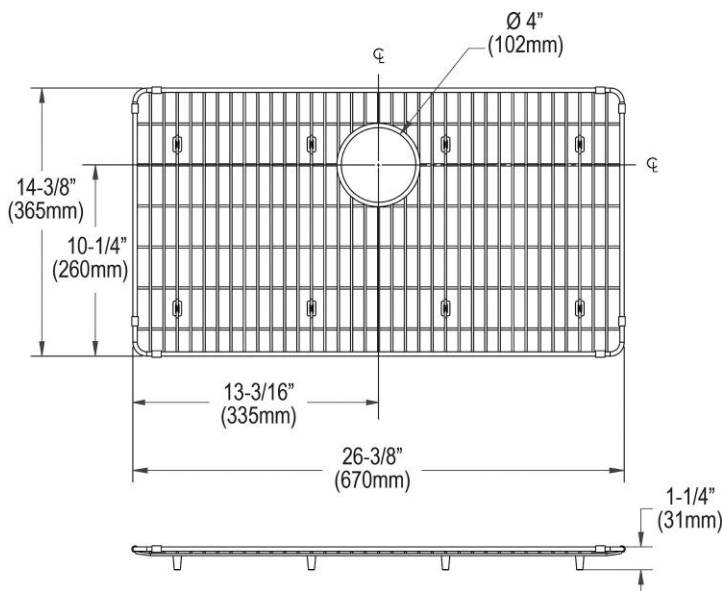

Material:	Stainless Steel
Finish:	Polished Stainless Steel
Dimensions:	26-3/8" x 14-3/8" x 1-1/4"

AMERICAN PRIDE. A LIFETIME TRADITION.
Like your family, the Elkay family has values and traditions that endure. For almost a century, Elkay has been a family-owned and operated company, providing thousands of jobs that support our families and communities.

[Clean and Care Manual (PDF)](#)

[Clean and Care Manual (PDF)](#)

[Warranty (PDF)](#)