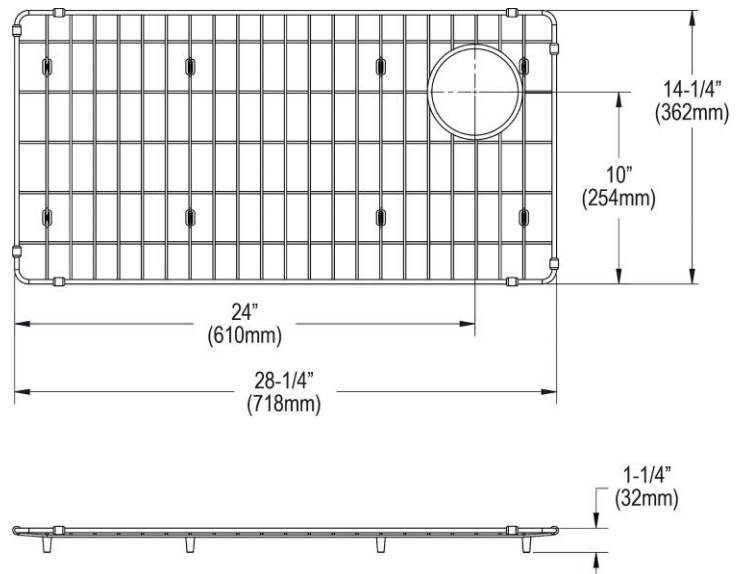

AMERICAN PRIDE. A LIFETIME TRADITION.

Like your family, the Elkay family has values and traditions that endure. For almost a century, Elkay has been a family-owned and operated company, providing thousands of jobs that support our families and communities.

[Clean and Care Manual (PDF)](#)

[Clean and Care Manual (PDF)](#)

[Warranty (PDF)](#)