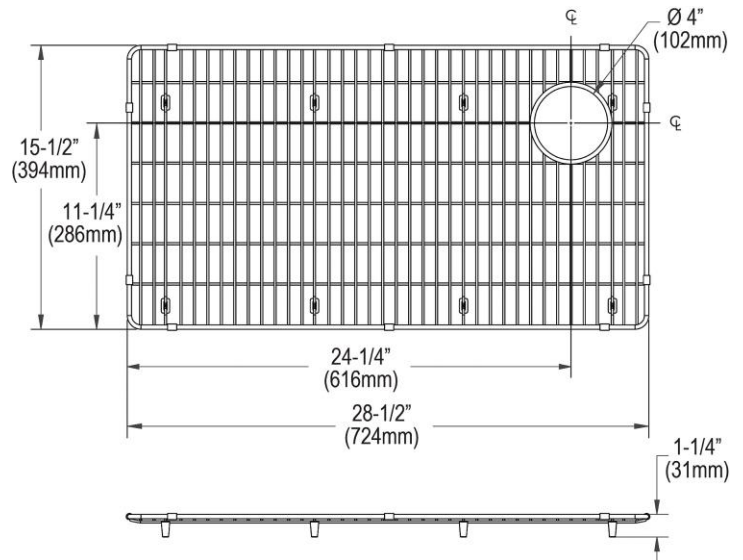

Material:	Stainless Steel
Finish:	Polished Stainless Steel
Dimensions:	28-1/2" x 15-1/2" x 1-1/4"

AMERICAN PRIDE. A LIFETIME TRADITION.
Like your family, the Elkay family has values and traditions that endure. For almost a century, Elkay has been a family-owned and operated company, providing thousands of jobs that support our families and communities.

- [Clean and Care Manual (PDF)](#)
- [Clean and Care Manual (PDF)](#)
- [Warranty (PDF)](#)