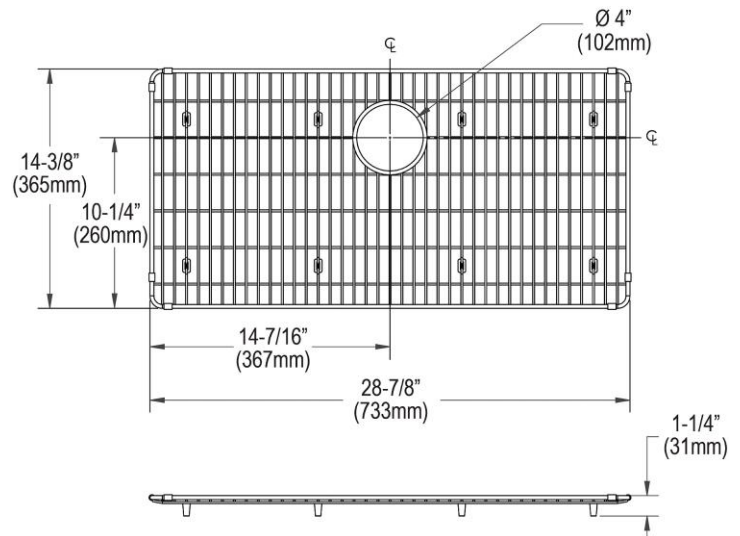

Material:	Stainless Steel
Finish:	Polished Stainless Steel
Dimensions:	28-7/8" x 14-3/8" x 1-1/4"

AMERICAN PRIDE. A LIFETIME TRADITION.
Like your family, the Elkay family has values and traditions that endure. For almost a century, Elkay has been a family-owned and operated company, providing thousands of jobs that support our families and communities.

- [Clean and Care Manual (PDF)](#)
- [Clean and Care Manual (PDF)](#)
- [Warranty (PDF)](#)