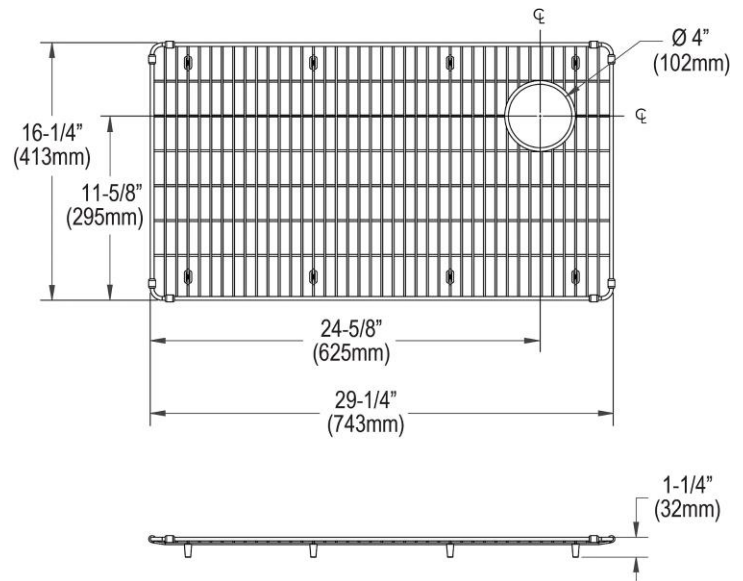

Material:	Stainless Steel
Finish:	Polished Stainless Steel
Dimensions:	29-1/2" x 16-1/2" x 1-1/4"

AMERICAN PRIDE. A LIFETIME TRADITION.
Like your family, the Elkay family has values and traditions that endure. For almost a century, Elkay has been a family-owned and operated company, providing thousands of jobs that support our families and communities.

[Clean and Care Manual (PDF)](#)
[Clean and Care Manual (PDF)](#)
[Warranty (PDF)](#)