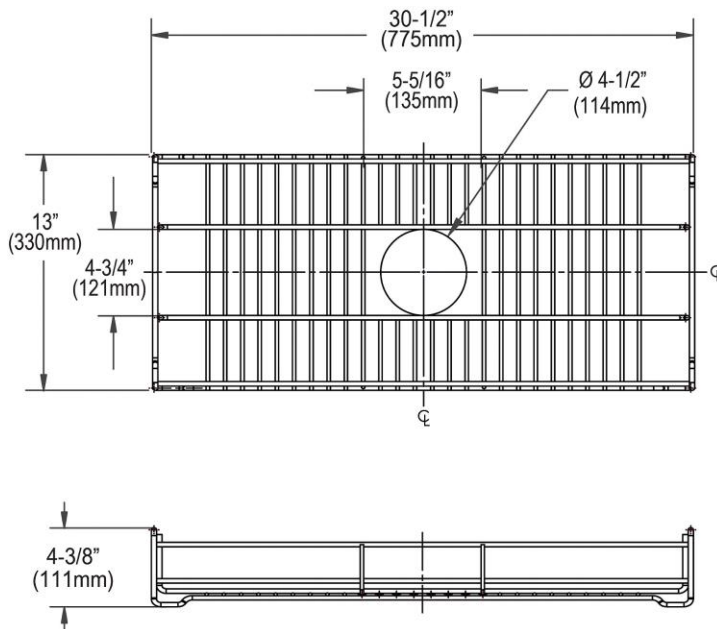

Material:	Stainless Steel
Dimensions:	30-1/2" x 13" x 4-3/8"
Fits Bowl Size(s):	31.88" x 14.38"

AMERICAN PRIDE. A LIFETIME TRADITION.
Like your family, the Elkay family has values and traditions that endure. For almost a century, Elkay has been a family-owned and operated company, providing thousands of jobs that support our families and communities.

[Clean and Care Manual (PDF)](#)
[Warranty (PDF)](#)