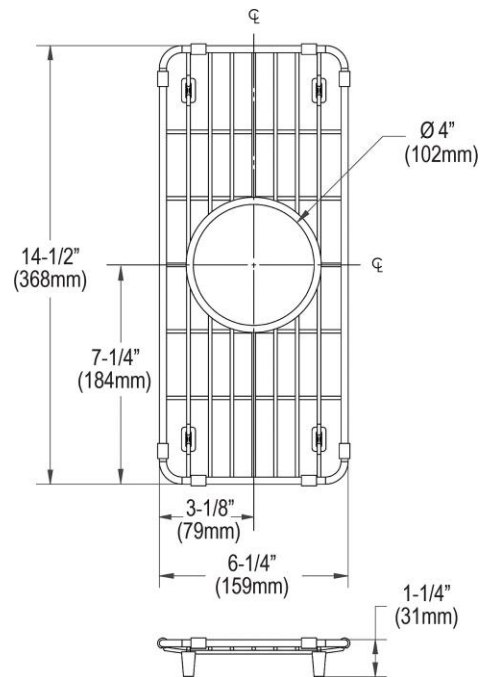

Material:	Stainless Steel
Finish:	Polished Stainless Steel
Dimensions:	6-1/4" x 14-1/2" x 1-1/4"

AMERICAN PRIDE. A LIFETIME TRADITION.
Like your family, the Elkay family has values and traditions that endure. For almost a century, Elkay has been a family-owned and operated company, providing thousands of jobs that support our families and communities.

- [Clean and Care Manual (PDF)](#)
- [Clean and Care Manual (PDF)](#)
- [Warranty (PDF)](#)