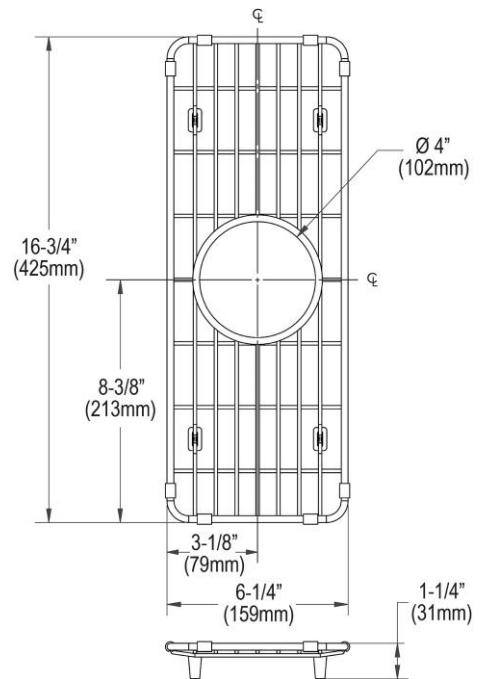

PART: _____ QTY: _____

PROJECT: _____

CONTACT: _____

DATE: _____

NOTES: _____

APPROVAL: _____

In keeping with our policy of continuing product improvement, Elkay reserves the right to change product specifications without notice. Please visit elkay.com for the most current version of Elkay product specification sheets. This specification describes an Elkay product with design, quality, and functional benefits to the user. When making a comparison of other producers' offerings, be certain these features are not overlooked.