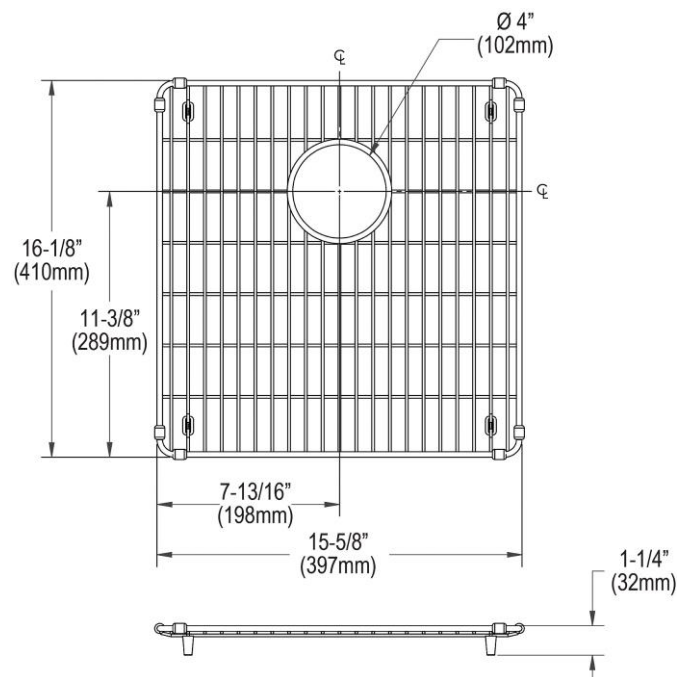

Material:	Stainless Steel
Finish:	Polished Stainless Steel
Dimensions:	15-5/8" x 16-1/8" x 1-1/4"

AMERICAN PRIDE. A LIFETIME TRADITION.
Like your family, the Elkay family has values and traditions that endure. For almost a century, Elkay has been a family-owned and operated company, providing thousands of jobs that support our families and communities.

- [Clean and Care Manual (PDF)](#)
- [Clean and Care Manual (PDF)](#)
- [Warranty (PDF)](#)