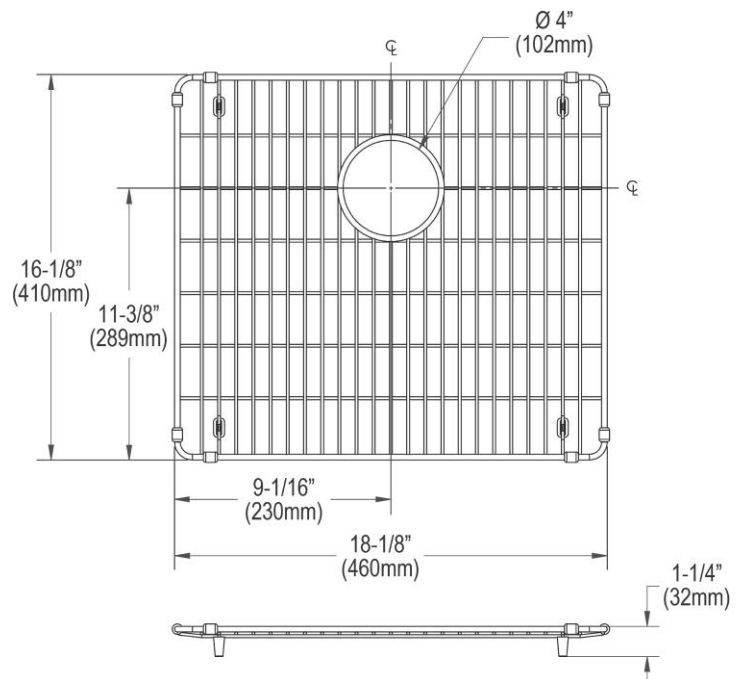

Material:	Stainless Steel
Finish:	Polished Stainless Steel
Dimensions:	18-1/8" x 16-1/8" x 1-1/4"

AMERICAN PRIDE. A LIFETIME TRADITION.
Like your family, the Elkay family has values and traditions that endure. For almost a century, Elkay has been a family-owned and operated company, providing thousands of jobs that support our families and communities.

[Clean and Care Manual (PDF)](#)
[Clean and Care Manual (PDF)](#)
[Warranty (PDF)](#)