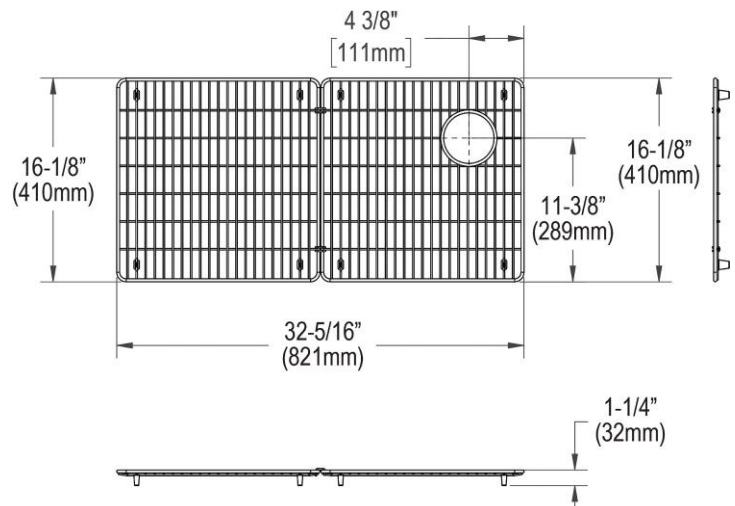

Material:	Stainless Steel
Finish:	Polished Stainless Steel
Dimensions:	33-1/8" x 16-1/8" x 1-1/4"

AMERICAN PRIDE. A LIFETIME TRADITION.
Like your family, the Elkay family has values and traditions that endure. For almost a century, Elkay has been a family-owned and operated company, providing thousands of jobs that support our families and communities.

- [Clean and Care Manual (PDF)](#)
- [Clean and Care Manual (PDF)](#)
- [Warranty (PDF)](#)