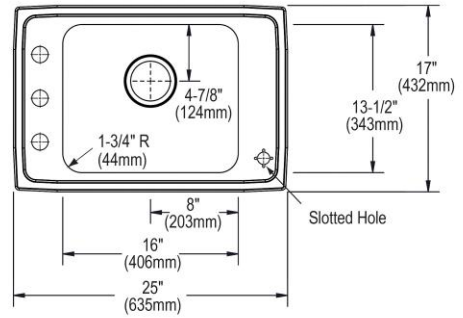

| | |
|------------------------------|--|
| Installation Type: | Drop-in |
| Material: | 304 Stainless Steel |
| Finish: | Lustrous Satin |
| Gauge: | 18 |
| Sound Deadening: | Bottom only pads |
| Number of Bowls: | 1 |
| Sink Dimensions: | 25" x 17" x 6-1/2" |
| Bowl 1 Dimensions: | 16" x 13-1/2" x 6-3/8" |
| Drain Size: | 3-1/2" (89mm) |
| Drain Location: | Rear Center |
| Minimum Cabinet Size: | 30" |
| Mounting Hardware: | Part # 64090012 included for countertops up to 3/4" (19mm) thick |
| Cutout Template #: | 1000001246 |

Template is available for download at elkay.com. CAD software will be required to open the template.

Cutout Dimensions for Drop-in Installation:

24-3/8" x 16-3/8" (619mm x 416mm) with 1-1/2" (38mm) corner radius

Installation Profile:

OPTIONAL ACCESSORIES

| | |
|------------------|--------------|
| Hardware: | LK364, LK463 |
|------------------|--------------|

1-1/2" (38mm) Diameter Faucet Holes on 4" (102mm) Centers
1-1/8" (29mm) Diameter Slotted Hole