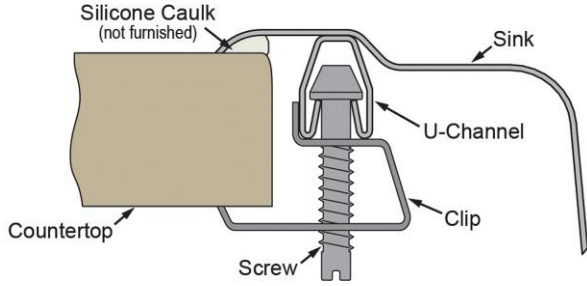

Installation Profile:

OPTIONAL ACCESSORIES

| | |
|------------------|--------------|
| Hardware: | LK364, LK463 |
|------------------|--------------|

1-1/2" (38mm) Diameter Faucet Holes on 4" (102mm) Centers
1-1/8" (29mm) Diameter Slotted Hole