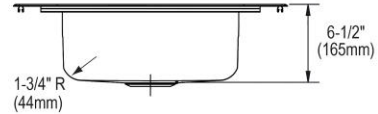

In keeping with our policy of continuing product improvement, Elkay reserves the right to change product specifications without notice. Please visit elkay.com for the most current version of Elkay product specification sheets. This specification describes an Elkay product with design, quality, and functional benefits to the user. When making a comparison of other producers' offerings, be certain these features are not overlooked.