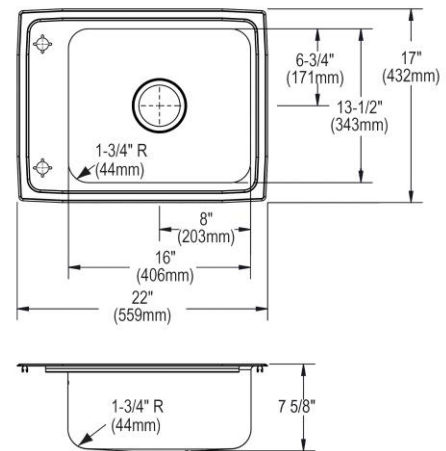

Installation Type:	Drop-in
Material:	304 Stainless Steel
Finish:	Lustrous Satin
Gauge:	18
Sound Deadening:	Bottom only pads
Number of Bowls:	1
Sink Dimensions:	22" x 17" x 7-5/8"
Bowl 1 Dimensions:	16" x 13-1/2" x 7-1/2"
Drain Size:	3-1/2" (89mm)
Drain Location:	Center
Minimum Cabinet Size:	27"
Mounting Hardware:	Part # 64090012 included for countertops up to 3/4" (19mm) thick
Cutout Template #:	1000001261

Template is available for download at elkay.com. CAD software will be required to open the template.

Cutout Dimensions for Drop-in Installation:

21-3/8" x 16-3/8" (543mm x 416mm) with 1-1/2" (38mm) corner radius

Similar models are available with: N/A

1-1/8" (29mm) Diameter Slotted Holes (2 Places)

In keeping with our policy of continuing product improvement, Elkay reserves the right to change product specifications without notice. Please visit elkay.com for the most current version of Elkay product specification sheets. This specification describes an Elkay product with design, quality, and functional benefits to the user. When making a comparison of other producers' offerings, be certain these features are not overlooked.