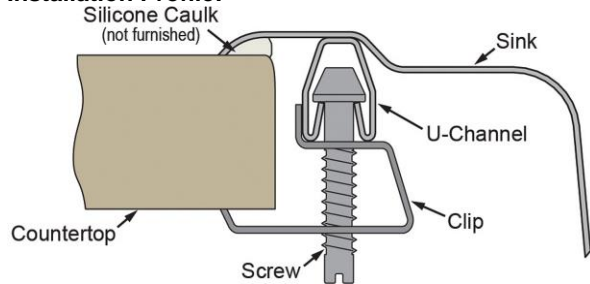

PRODUCT SPECIFICATIONS

Elkay Lustertone™ Classic Stainless Steel 22" x 17" x 7-5/8", Single Drop-in Classroom Sink + Faucet/Bubbler Kit. Sink is manufactured from 18 gauge 304 Stainless Steel with a Lustrous Satin finish, Center drain placement, and Bottom only pads.

Installation Type:	Drop-in
Material:	304 Stainless Steel
Finish:	Lustrous Satin
Gauge:	18
Sound Deadening:	Bottom only pads
Number of Bowls:	1
Sink Dimensions:	22" x 17" x 7-5/8"
Bowl 1 Dimensions:	16" x 13-1/2" x 7-1/2"
Drain Size:	3-1/2" (89mm)
Drain Location:	Center
Minimum Cabinet Size:	27"
Mounting Hardware:	Part # 64090012 included for countertops up to 3/4" (19mm) thick
Cutout Template #:	1000001261

Template is available for download at elkay.com. CAD software will be required to open the template.

Cutout Dimensions for Drop-in Installation:

21-3/8" x 16-3/8" (543mm x 416mm) with 1-1/2" (38mm) corner radius

Custom Options	
☐ Type 316 Stainless Steel	
Drain Location	
☐ Right Rear	☐ Left Rear
☐ Center	☐ Center Rear
Overflow Location	
☐ Front	☐ Rear
Alternate Punching	
☐ Faucet Model:	☐ Punch Required:
Sink Size	
☐ Bowl Depth:	☐ Drainboard Width:

Installation Profile:

PART: _____ QTY: _____

PROJECT: _____

CONTACT: _____

DATE: _____

NOTES: _____

APPROVAL: _____