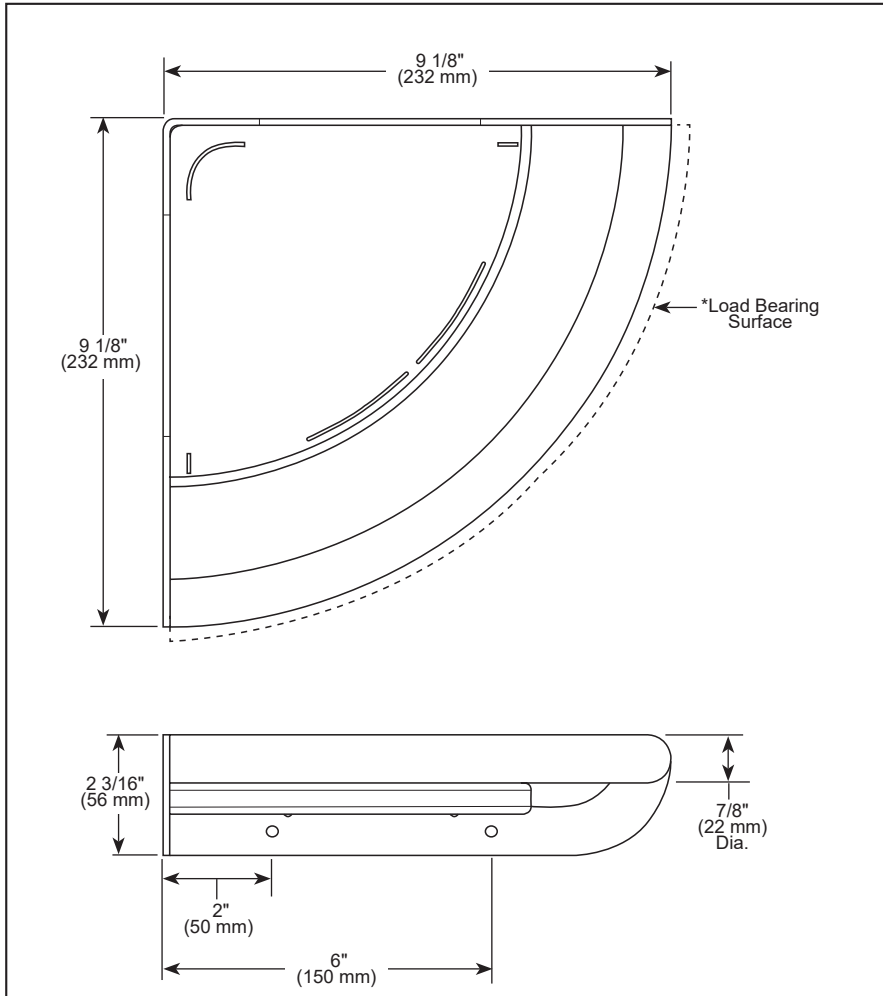

see what Delta can do™

ACCESSORIES

- Décor Assist™
- Contemporary Corner Shelf with Assist Bar

STANDARD SPECIFICATIONS:

- Wood blocking is preferable behind all wall surfaces. If wood blocking is not available, the supplied fasteners are recommended.
- Mounting hardware and mounting template included with product.
- 7/8" diameter assist bar
- Maximum 300 lbs. as an assist bar on indicated surface when properly installed.

WARRANTY

- Parts and Finish – Lifetime limited warranty; or for commercial purchasers, 10 years for multi-family residential (apartments and condominiums) and 5 years for all other commercial uses, in each case from the date the product is received by the original purchaser or their authorized representative (installation contractor, etc.).
- Please go to www.deltafaucet.com for the complete details of our limited warranty.

▲ Designate Proper Finish Suffix

Delta Faucet Company reserves the right (1) to make changes in specifications and materials, and (2) to change or discontinue models, both without notice or obligation. Dimensions are for reference only. See current full-line price book or www.deltafaucet.com for finish options and product availability.

Delta Faucet Company
55 E. 111th Street, Carmel, IN 46280
350 South Edgeware Road, St. Thomas, ON N5P 4L1
© 2025 Delta Faucet Company