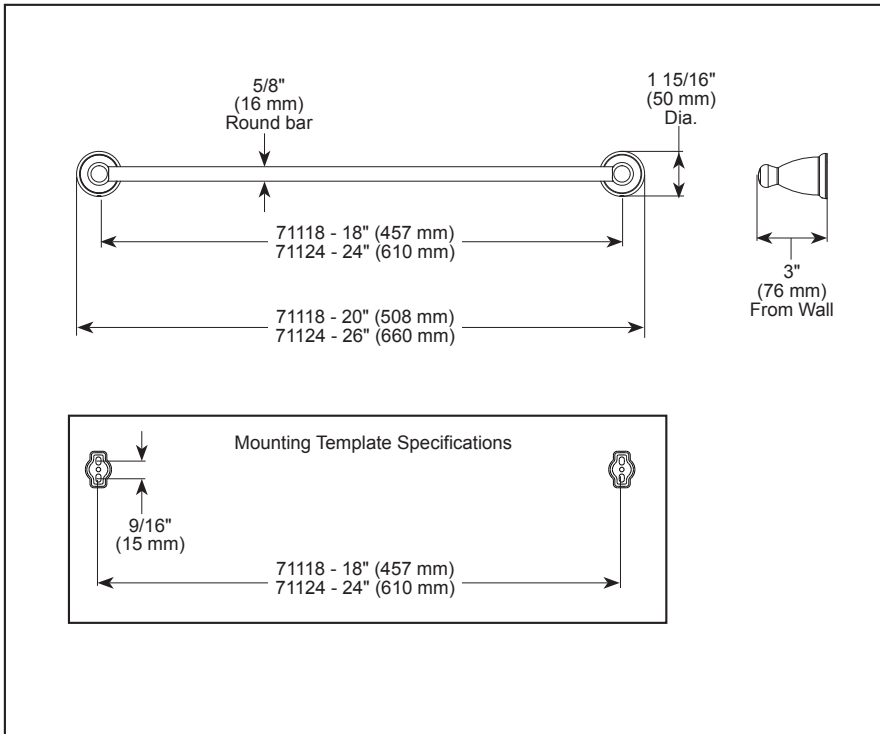

see what Delta can do^{SM}

ACCESSORIES

- Foundations® Bath Collection
- 18" Towel Bar
- 24" Towel Bar

STANDARD SPECIFICATIONS:

- Wood blocking is preferable behind all wall surfaces. If wood blocking is not available, the following fasteners are suggested: Tile/Masonry-Plastic or lead Anchors Plaster/drywall-Toggle bolts.
- Mounting hardware included with product.

WARRANTY

- Parts and Finish - Lifetime limited warranty; or for commercial purchasers, 10 years for multi-family residential (apartments and condominiums) and 5 years for all other commercial uses, in each case from the date the product is received by the original purchaser or their authorized representative (installation contractor, etc.).
- Please go to www.deltafaucet.com for the complete details of our limited warranty.

▲ Designate Proper Finish Suffix