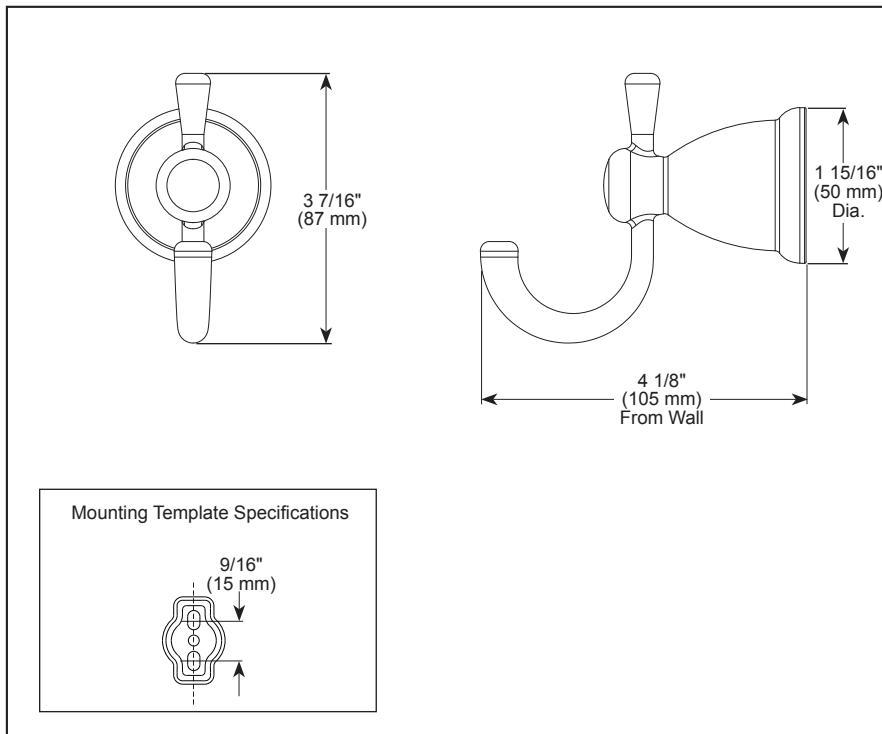

WARRANTY

- Parts and Finish - Lifetime limited warranty; or for commercial purchasers, 10 years for multi-family residential (apartments and condominiums) and 5 years for all other commercial uses, in each case from the date the product is received by the original purchaser or their authorized representative (installation contractor, etc.).
- Please go to www.deltafaucet.com for the complete details of our limited warranty.

▲ Designate Proper Finish Suffix