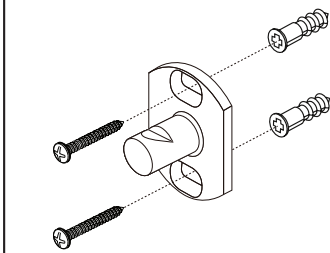

see what Delta can doSM

ACCESSORIES

- Lineax™ Bath Collection
- 8" Towel Bar

STANDARD SPECIFICATIONS:

- Wood blocking is preferable behind all wall surfaces. If wood blocking is not available, the following fasteners are suggested: Tile/Masonry-Plastic or lead Anchors Plaster/drywall-Toggle bolts.
- Mounting hardware included with product.

76208-▲

RP52670 Mounting Post & Screws Note: Includes parts for one side

RP63873 Set Screw & Wrench

▲ Designate Proper Finish Suffix