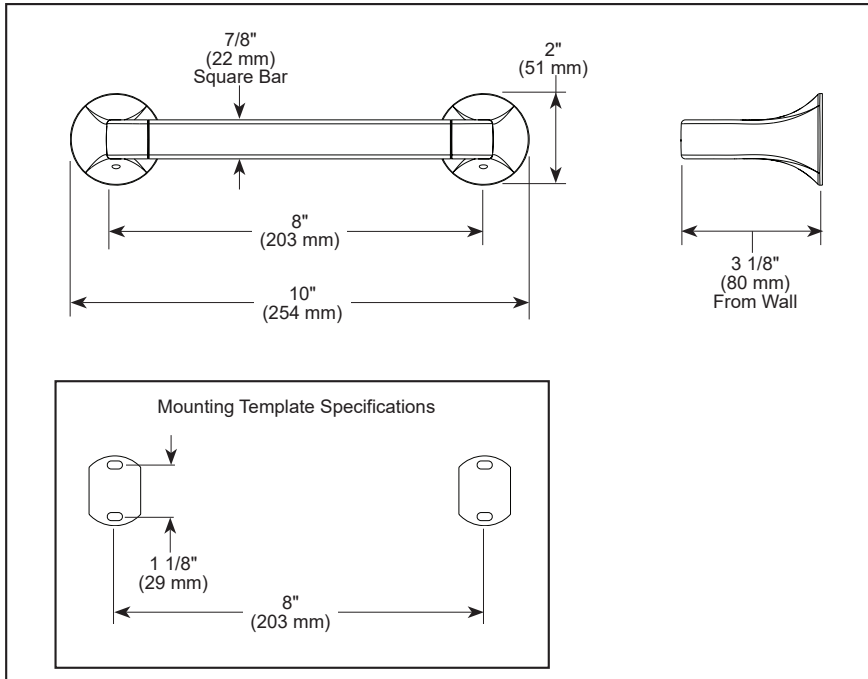

see what Delta can doSM

ACCESSORIES

- Lineax™ Bath Collection
- 8" Towel Bar

STANDARD SPECIFICATIONS:

- Wood blocking is preferable behind all wall surfaces. If wood blocking is not available, the following fasteners are suggested: Tile/Masonry-Plastic or lead Anchors Plaster/drywall-Toggle bolts.
- Mounting hardware included with product.

76208-▲

RP52670 Mounting Post & Screws Note: Includes parts for one side

RP63873 Set Screw & Wrench

▲ Designate Proper Finish Suffix