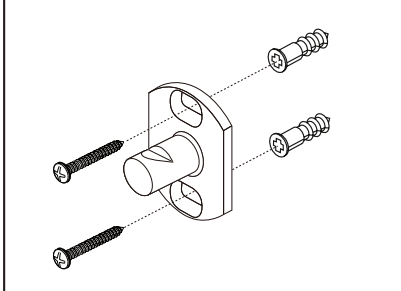

see what Delta can doSM

ACCESSORIES

- Lineax™ Bath Collection
- 18" Towel Bar

STANDARD SPECIFICATIONS:

- Wood blocking is preferable behind all wall surfaces. If wood blocking is not available, the following fasteners are suggested: Tile/Masonry-Plastic or lead Anchors Plaster/drywall-Toggle bolts.
- Mounting hardware included with product.

76218-▲

RP52670 Mounting Post & Screws
Note: Includes parts for one side

RP63873 Set Screw & Wrench

▲ Designate Proper Finish Suffix