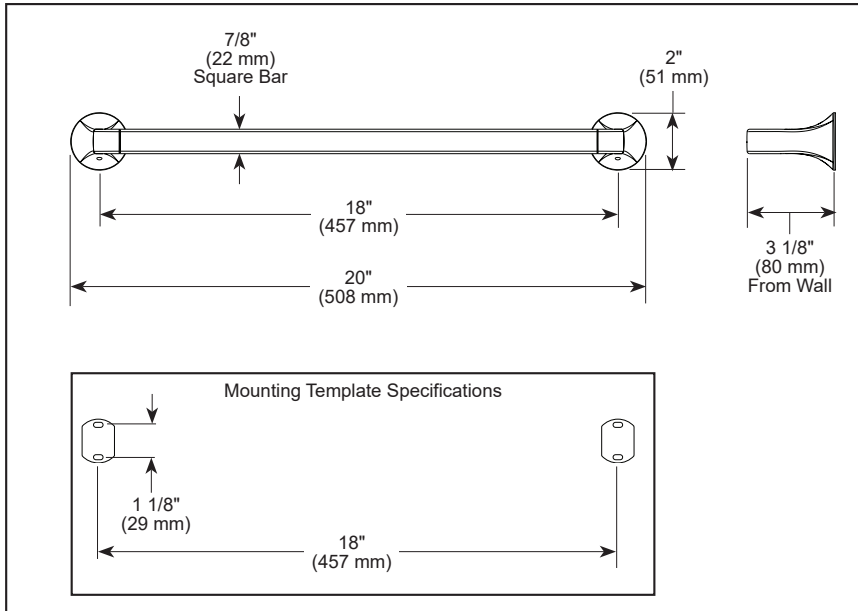

see what Delta can doSM

ACCESSORIES

- Lineax™ Bath Collection
- 18" Towel Bar

STANDARD SPECIFICATIONS:

- Wood blocking is preferable behind all wall surfaces. If wood blocking is not available, the following fasteners are suggested: Tile/Masonry-Plastic or lead Anchors Plaster/drywall-Toggle bolts.
- Mounting hardware included with product.

76218-▲

RP52670 Mounting Post & Screws
Note: Includes parts for one side

RP63873 Set Screw & Wrench

▲ Designate Proper Finish Suffix