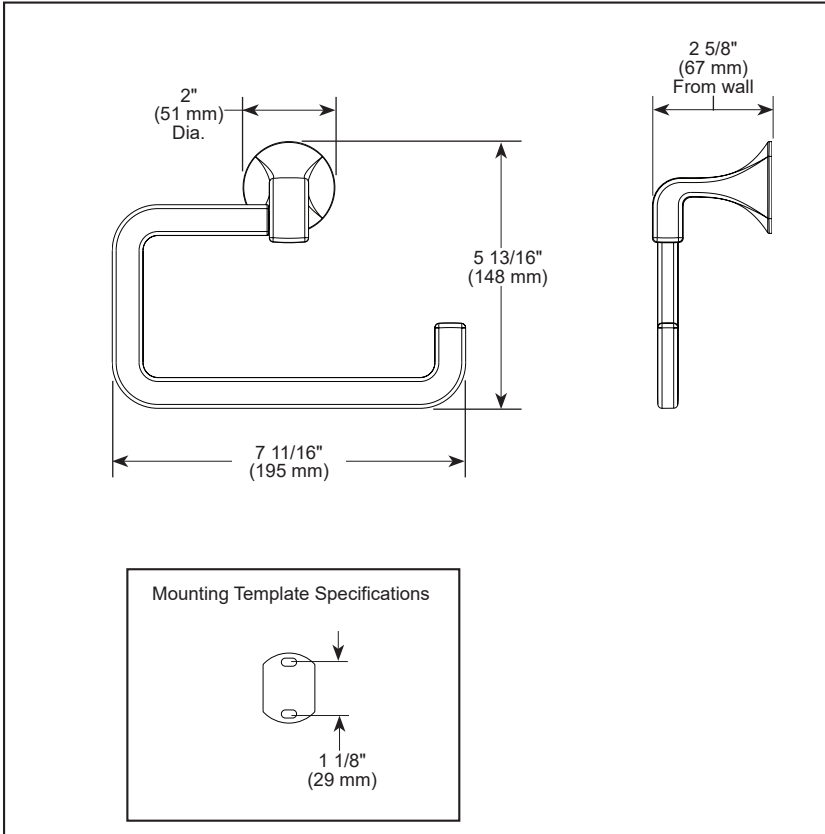

see what Delta can do^{SM}

ACCESSORIES

- Lineax™ Bath Collection
- Towel Ring

STANDARD SPECIFICATIONS:

- Wood blocking is preferable behind all wall surfaces. If wood blocking is not available, the following fasteners are suggested: Tile/Masonry-Plastic or lead Anchors Plaster/drywall-Toggle bolts.
- Mounting hardware included with product.

WARRANTY

- Parts and Finish - Lifetime limited warranty; or for commercial purchasers, 10 years for multi-family residential (apartments and condominiums) and 5 years for all other commercial uses, in each case from the date the product is received by the original purchaser or their authorized representative (installation contractor, etc.).
- Please go to www.deltafaucet.com for the complete details of our limited warranty.

▲ Designate Proper Finish Suffix