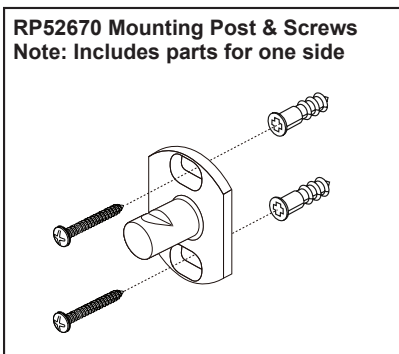

see what Delta can do^{SM}

ACCESSORIES

- Lineax™ Bath Collection
- Towel Ring

STANDARD SPECIFICATIONS:

- Wood blocking is preferable behind all wall surfaces. If wood blocking is not available, the following fasteners are suggested: Tile/Masonry-Plastic or lead Anchors Plaster/drywall-Toggle bolts.
- Mounting hardware included with product.

WARRANTY

- Parts and Finish - Lifetime limited warranty; or for commercial purchasers, 10 years for multi-family residential (apartments and condominiums) and 5 years for all other commercial uses, in each case from the date the product is received by the original purchaser or their authorized representative (installation contractor, etc.).
- Please go to www.deltafaucet.com for the complete details of our limited warranty.

▲ Designate Proper Finish Suffix