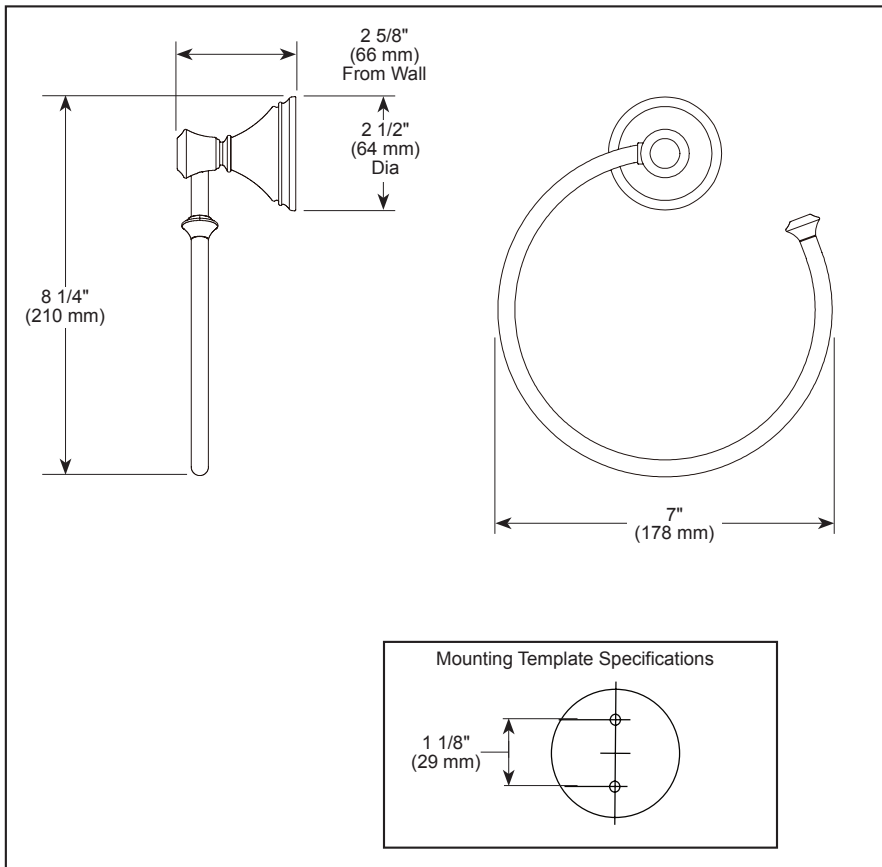

## ACCESSORIES

- Cassidy® Bath Collection
- Towel Ring

79746-▲

▲ Designate Proper Finish Suffix