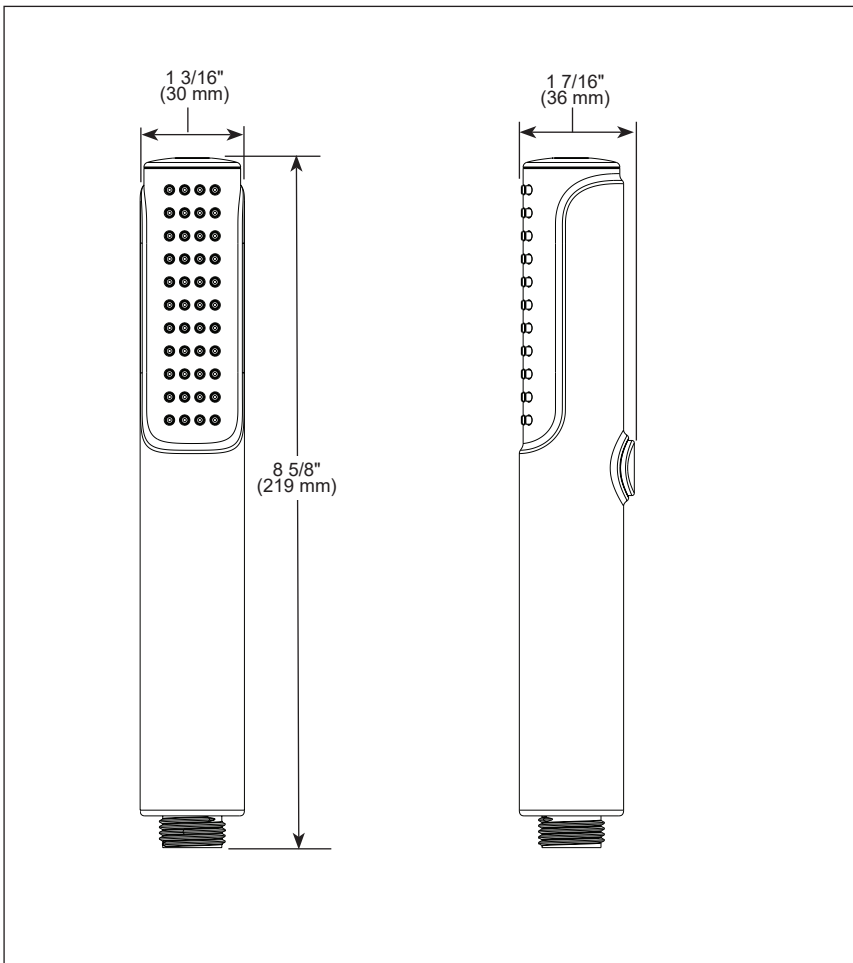

see what Delta can do™

HAND SHOWER

■ 2 Setting Hand Shower

FEATURES:

- Touch-Clean® Spray Holes
- Lumicoat™ Finish (-PR models only)
- Lumicoat™ Finishes easily wipe clean without cleaners and chemicals on the products most commonly touched areas

STANDARD SPECIFICATIONS:

- Max flow rate 1.75 gpm @ 80 psi, 6.6 L/min @ 550 kPa
- Certified dual check valves for backflow protection
- Spray settings include: Full Body Spray and ProClean™ Spray

WARRANTY

▲ Designate proper finish suffix

COMPLIES WITH:

- ASME A 112.18.1 / CSA B 125.1
- ASME A 112.18.3
- EPA WaterSense®

◆ Your Delta Faucet handshower incorporates a backflow protection system that has been tested to be in compliance with ASME A 112.18.3 and ASME A 112.18.1/CSA B 125.1. It incorporates two certified check valves in series, which operate independently and are integral, non-serviceable parts of the wand assembly.