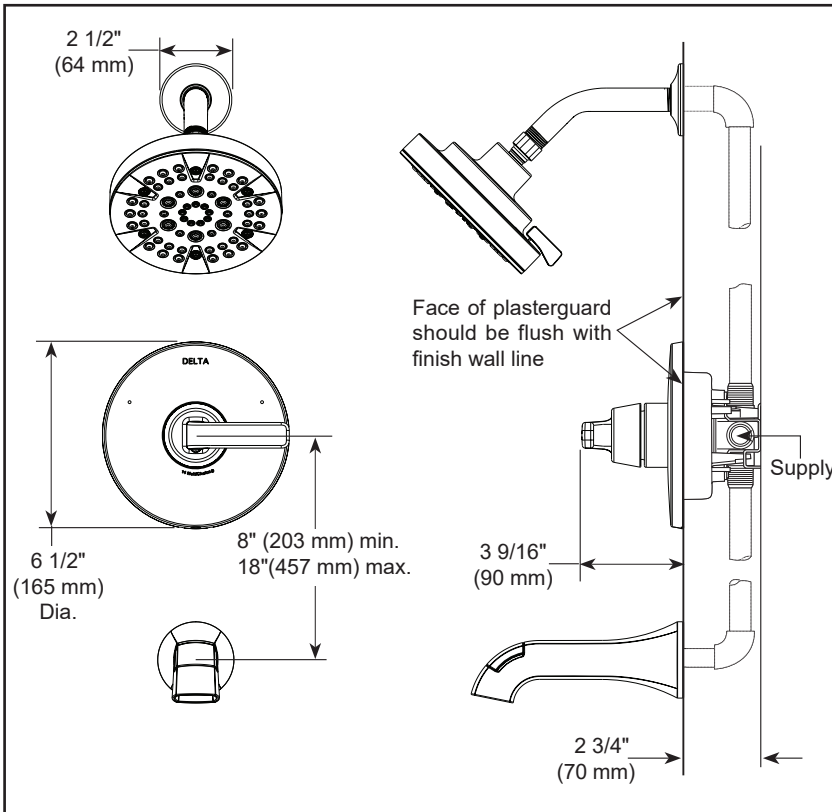

WARRANTY

- Parts and Finish - Lifetime limited warranty; or for commercial purchasers, 10 years for multi-family residential (apartments and condominiums) and 5 years for all other commercial uses, in each case from the date the product is received by the original purchaser or their authorized representative (installation contractor, etc.).
- Please go to www.deltafaucet.com for the complete details of our limited warranty.

COMPLIES WITH:

- ASME A112.18.1 / CSA B125.1
- ASSE 1016 / ASME A112.1016 / CSA B125.16
- EPA WaterSense® - Applies to T14262, T14462, & 52535
- ♿ ICC/ANSI A117.1 - Valve control only

Delta Faucet Company

55 E. 111th Street, Carmel, Indiana 46280
350 South Edgeware Road, St. Thomas, Ontario Canada N5P 4L1
© 2025 Delta Faucet Company

▲ Designate proper finish suffix

Delta Faucet Company reserves the right (1) to make changes in specifications and materials, and (2) to change or discontinue models, both without notice or obligation. Dimensions are for reference only. See current full-line price book or www.deltafaucet.com for finish options and product availability.

DSP-B-T14062 Rev. A