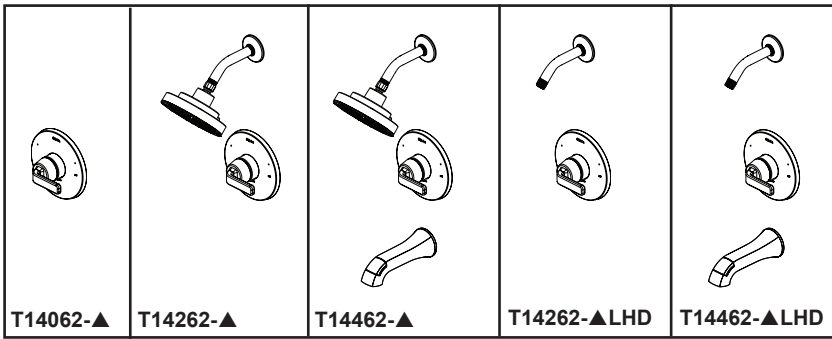

WARRANTY

- Parts and Finish - Lifetime limited warranty; or for commercial purchasers, 10 years for multi-family residential (apartments and condominiums) and 5 years for all other commercial uses, in each case from the date the product is received by the original purchaser or their authorized representative (installation contractor, etc.).
- Please go to www.deltafaucet.com for the complete details of our limited warranty.

COMPLIES WITH:

- ASME A112.18.1 / CSA B125.1
- ASSE 1016 / ASME A112.1016 / CSA B125.16
- EPA WaterSense® - Applies to T14262, T14462, & 52535
- ♿ ICC/ANSI A117.1 - Valve control only

Delta Faucet Company

55 E. 111th Street, Carmel, Indiana 46280
350 South Edgeware Road, St. Thomas, Ontario Canada N5P 4L1
© 2025 Delta Faucet Company

▲ Designate proper finish suffix

Delta Faucet Company reserves the right (1) to make changes in specifications and materials, and (2) to change or discontinue models, both without notice or obligation. Dimensions are for reference only. See current full-line price book or www.deltafaucet.com for finish options and product availability.

DSP-B-T14062 Rev. A