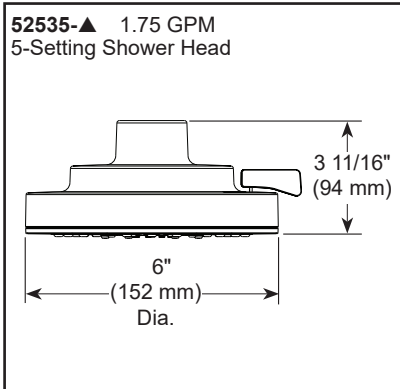

WARRANTY

- Parts and Finish - Lifetime limited warranty; or for commercial purchasers, 10 years for multi-family residential (apartments and condominiums) and 5 years for all other commercial uses, in each case from the date the product is received by the original purchaser or their authorized representative (installation contractor, etc.).
- Please go to www.deltafaucet.com for the complete details of our limited warranty.

COMPLIES WITH:

- ASME A112.18.1 / CSA B125.1
- ASSE 1016 / ASME A112.1016 / CSA B125.16
- EPA WaterSense® - Applies to T14262, T14462, & 52535
- ♿ ICC/ANSI A117.1 - Valve control only

Delta Faucet Company

55 E. 111th Street, Carmel, Indiana 46280
350 South Edgeware Road, St. Thomas, Ontario Canada N5P 4L1
© 2025 Delta Faucet Company

▲ Designate proper finish suffix

Delta Faucet Company reserves the right (1) to make changes in specifications and materials, and (2) to change or discontinue models, both without notice or obligation. Dimensions are for reference only. See current full-line price book or www.deltafaucet.com for finish options and product availability.

DSP-B-T14062 Rev. A