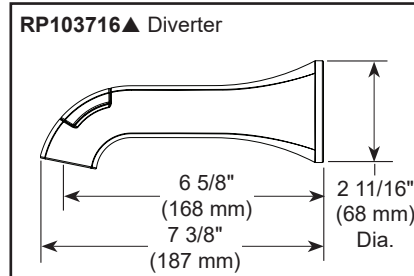

WARRANTY

- Parts and Finish - Lifetime limited warranty; or for commercial purchasers, 10 years for multi-family residential (apartments and condominiums) and 5 years for all other commercial uses, in each case from the date the product is received by the original purchaser or their authorized representative (installation contractor, etc.).
- Please go to www.deltafaucet.com for the complete details of our limited warranty.

COMPLIES WITH:

- ASME A112.18.1 / CSA B125.1
- ASSE 1016 / ASME A112.1016 / CSA B125.16
- EPA WaterSense® - Applies to T14262, T14462, & 52535
- ♿ ICC/ANSI A117.1 - Valve control only

Delta Faucet Company

55 E. 111th Street, Carmel, Indiana 46280
350 South Edgeware Road, St. Thomas, Ontario Canada N5P 4L1
© 2025 Delta Faucet Company

▲ Designate proper finish suffix

Delta Faucet Company reserves the right (1) to make changes in specifications and materials, and (2) to change or discontinue models, both without notice or obligation. Dimensions are for reference only. See current full-line price book or www.deltafaucet.com for finish options and product availability.

DSP-B-T14062 Rev. A