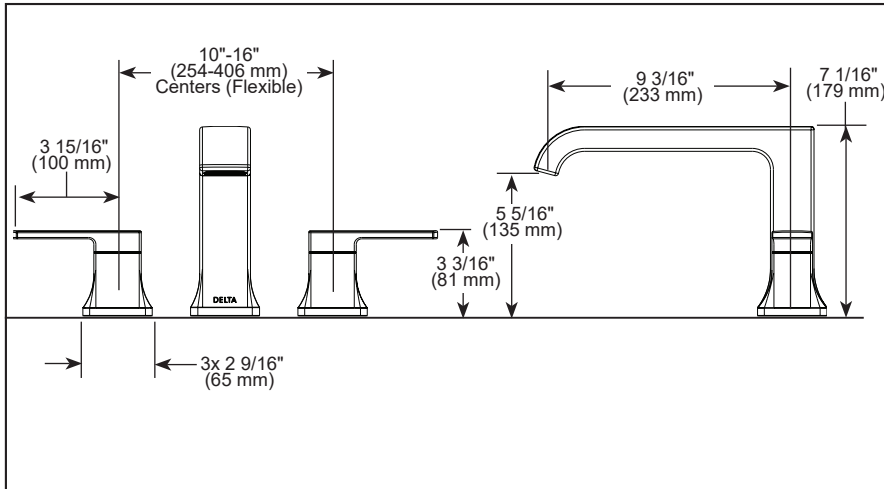

see what Delta can do™

ROMAN TUB/WHIRLPOOL FAUCET TRIM

■ Velum™ Bath Collection

STANDARD SPECIFICATIONS:

- Temperature and volume controlled with handles
- Rough-In kit (R2707) must also be ordered to complete installation. There are separate specification sheets on each rough-in kit if more details are required.
- Hot/cold indicators

▲ Designate proper finish suffix

COMPLIES WITH:

- ASME A112.18.1 / CSA B125.1
- ICC/ANSI A117.1 - Valve control only

Delta Faucet Company

55 E. 111th Street, Carmel, Indiana 46280
350 South Edgeware Road, St. Thomas, ON N5P 4L1
© 2025 Delta Faucet Company