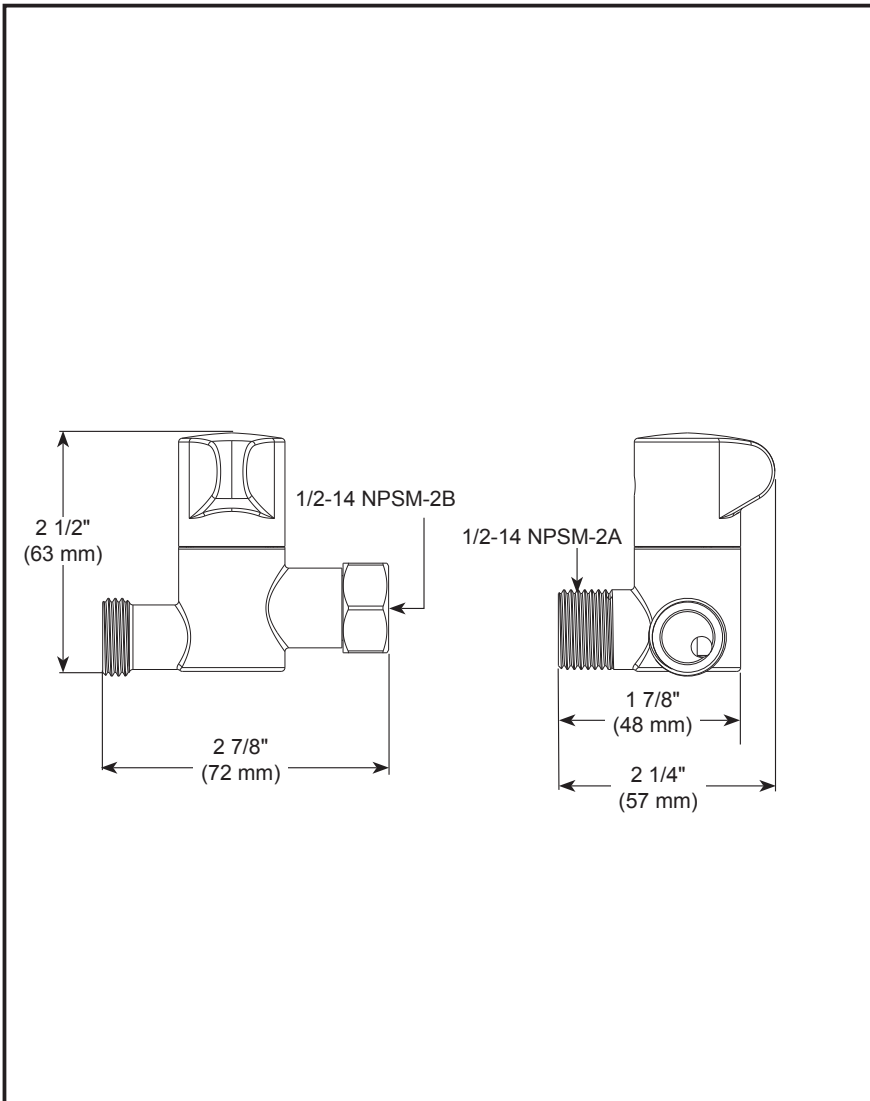

COMPLIES WITH:

- ASME A112.18.1 / CSA B125.1

Delta Faucet Company reserves the right (1) to make changes in specifications and materials, and (2) to change or discontinue models, both without notice or obligation. Dimensions are for reference only. See current full-line price book or www.deltafaucet.com for finish options and product availability.

DSP-B-U4923-PK Rev. A

Delta Faucet Company

55 E. 111th Street, Carmel, IN 46280
350 South Edgeware Road, St. Thomas, ON N5P 4L1
© 2025 Delta Faucet Company