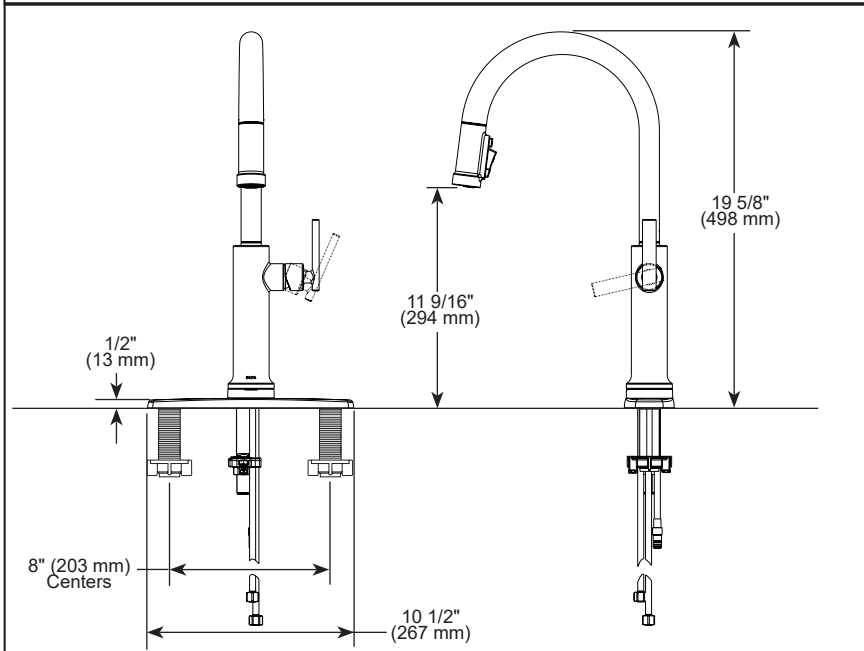

STANDARD SPECIFICATIONS:

- Max flow rate 1.8 gpm @ 60 psi, 6.8 L/min @ 414 kPa
- One or three hole mount (escutcheon included)
- Diamond coated ceramic cartridge
- Spout rotates 360°
- 3/8" O.D. straight, staggered PEX supply lines
- Three-function wand; Aerated stream, spray or Proclean™
- Red/blue indicator RP104130 (not included)
- Dual check valves
- LED indicator light signals on-off, water temperature and when batteries run low
- Uses 6 AA (included) or 6 C (not included) batteries
- Toggle between Touchless and Touch₂O® only settings

COMPLIES WITH:

- ASME A112.18.1 / CSA B125.1
- ASME A112.18.6
- ♿ ICC/ANSI A117.1 - Valve control only

9186TL-▲-DST

▲ Designate proper finish suffix

Delta Faucet Company reserves the right (1) to make changes in specifications and materials, and (2) to change or discontinue models, both without notice or obligation. Dimensions are for reference only. See current full-line price book or www.deltafaucet.com for finish options and product availability.