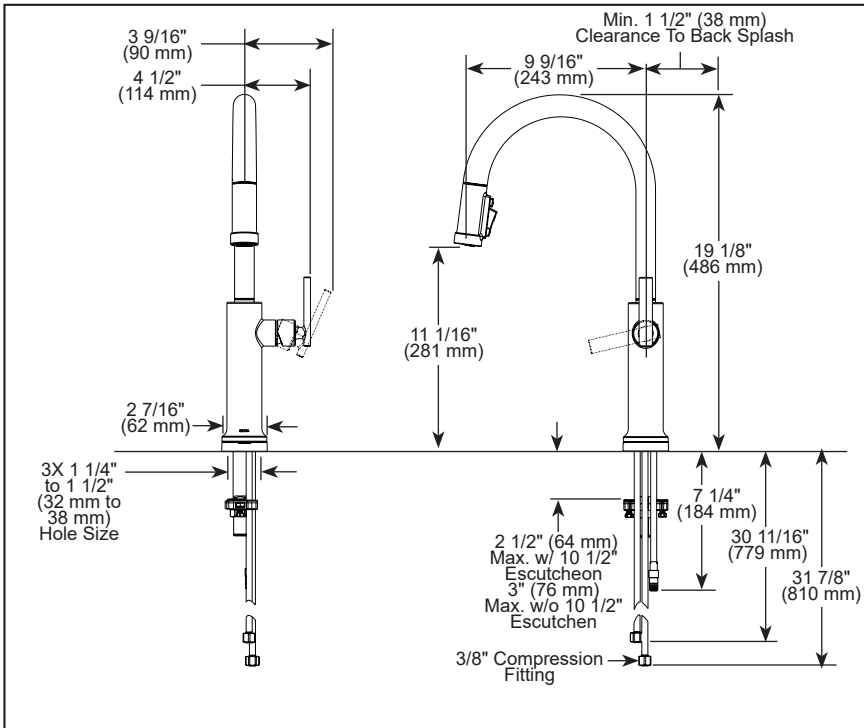

STANDARD SPECIFICATIONS:

- Max flow rate 1.8 gpm @ 60 psi, 6.8 L/min @ 414 kPa
- One or three hole mount (escutcheon included)
- Diamond coated ceramic cartridge
- Spout rotates 360°
- 3/8" O.D. straight, staggered PEX supply lines
- Three-function wand; Aerated stream, spray or Proclean™
- Red/blue indicator RP104130 (not included)
- Dual check valves
- LED indicator light signals on-off, water temperature and when batteries run low
- Uses 6 AA (included) or 6 C (not included) batteries
- Toggle between Touchless and Touch₂O® only settings

COMPLIES WITH:

- ASME A112.18.1 / CSA B125.1
- ASME A112.18.6
- ♿ ICC/ANSI A117.1 - Valve control only

9186TL-▲-DST

▲ Designate proper finish suffix

Delta Faucet Company reserves the right (1) to make changes in specifications and materials, and (2) to change or discontinue models, both without notice or obligation. Dimensions are for reference only. See current full-line price book or www.deltafaucet.com for finish options and product availability.