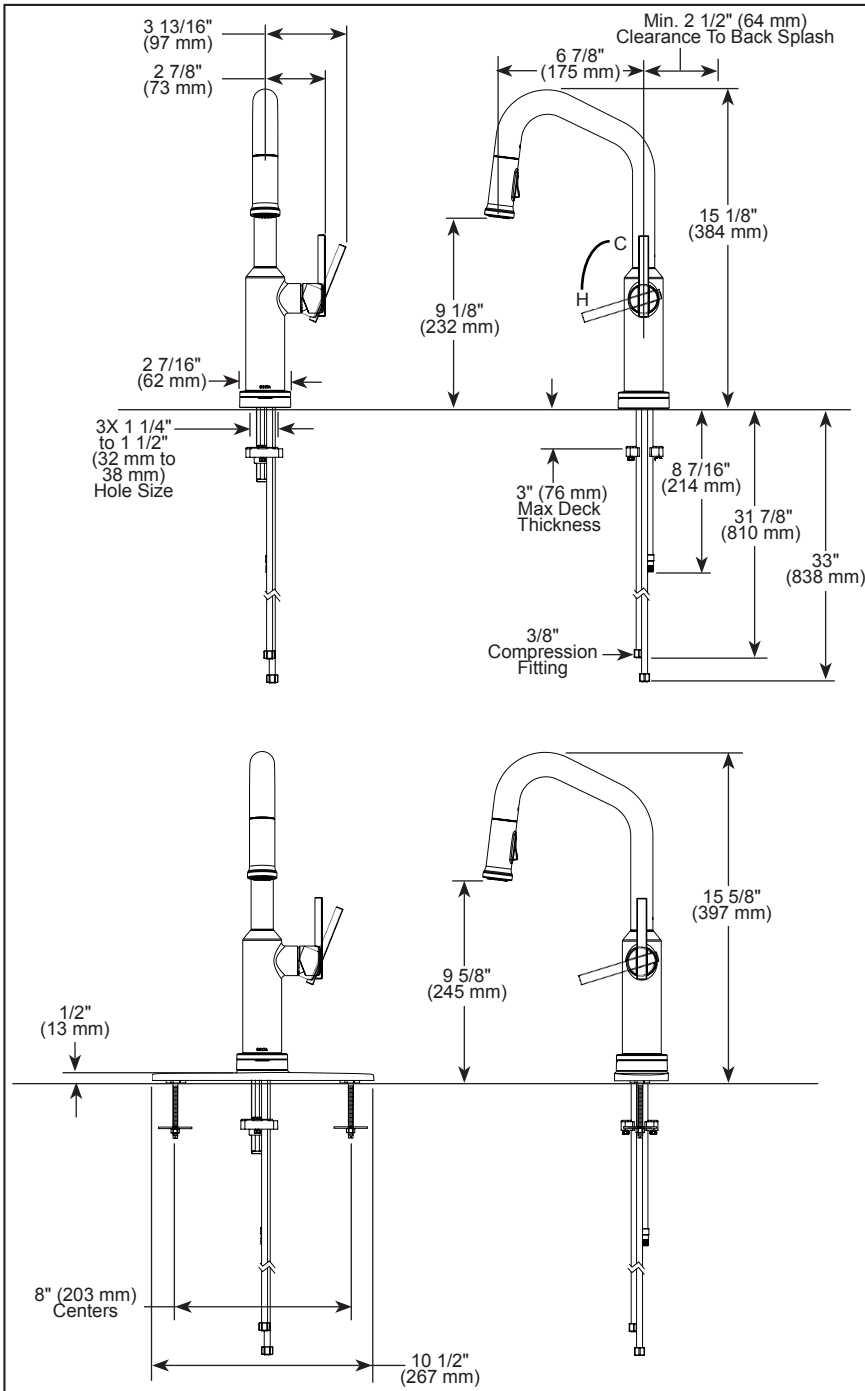

### STANDARD SPECIFICATIONS:

- Max flow rate 1.8 gpm @ 60 psi, 6.8 L/min @ 414 kPa
- One or three hole mount (escutcheon not included, order separately)
- Diamond coated ceramic cartridge
- 3/8" O.D. straight, staggered PEX supply lines
- Spout rotates 360°
- Red/blue indicator RP104130 ▲ (not included)
- Two-function wand; Aerated stream or spray
- Dual check valve in sprayer
- LED indicator light signals on-off, water temperature and when batteries run low
- Uses 6 AA (included) or 6 C (not included) batteries
- Optional EP102157 120V AC adapter available (3-prong grounded outlet required)
- Toggle between Touchless and Touch<sub>2</sub>O® only settings

### COMPLIES WITH:

- ASME A112.18.1 / CSA B125.1
- NSF/ANSI/CAN 61 & 372
- ♿ ICC/ANSI A117.1 - Valve control only

▲ Designate proper finish suffix

Delta Faucet Company reserves the right (1) to make changes in specifications and materials, and (2) to change or discontinue models, both without notice or obligation. Dimensions are for reference only. See current full-line price book or [www.deltafaucet.com](http://www.deltafaucet.com) for finish options and product availability.