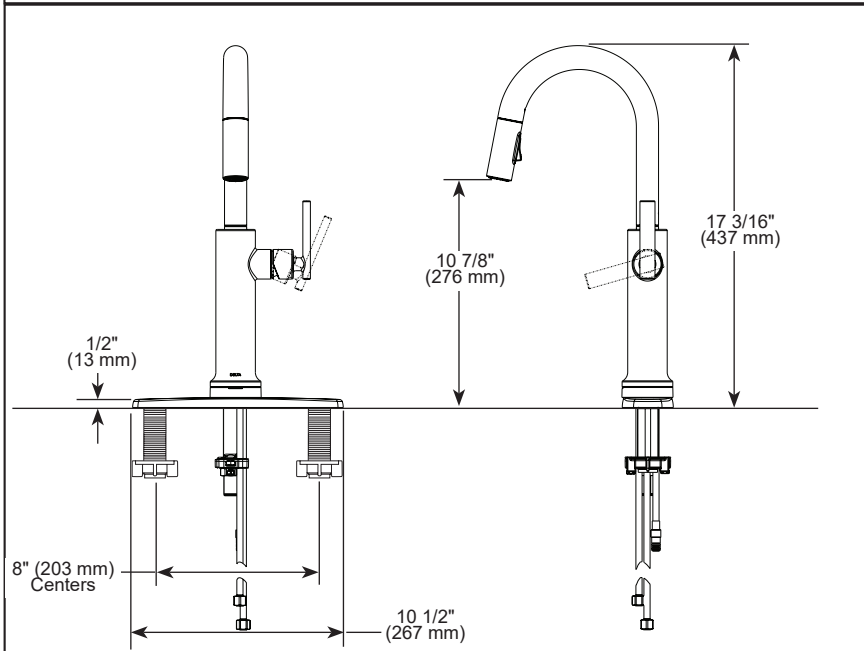

STANDARD SPECIFICATIONS:

- Max flow rate 1.8 gpm @ 60 psi, 6.8 L/min @ 414 kPa
- One or three hole mount (escutcheon not included, order separately)
- Diamond coated ceramic cartridge
- Spout rotates 360°
- 3/8" O.D. straight, staggered PEX supply lines
- Two-function wand; Aerated stream or spray
- Red/blue indicator RP104130 (not included)
- Dual integrated check valves
- LED indicator light signals on-off, water temperature and when batteries run low
- Uses 6 AA (included) or 6 C (not included) batteries
- Toggle between Touchless and Touch₂O® only settings

COMPLIES WITH:

- ASME A112.18.1 / CSA B125.1
- ASME A112.18.6
- ♿ ICC/ANSI A117.1 - Valve control only

9986TL-▲-DST

▲ Designate proper finish suffix

Delta Faucet Company reserves the right (1) to make changes in specifications and materials, and (2) to change or discontinue models, both without notice or obligation. Dimensions are for reference only. See current full-line price book or www.deltafaucet.com for finish options and product availability.