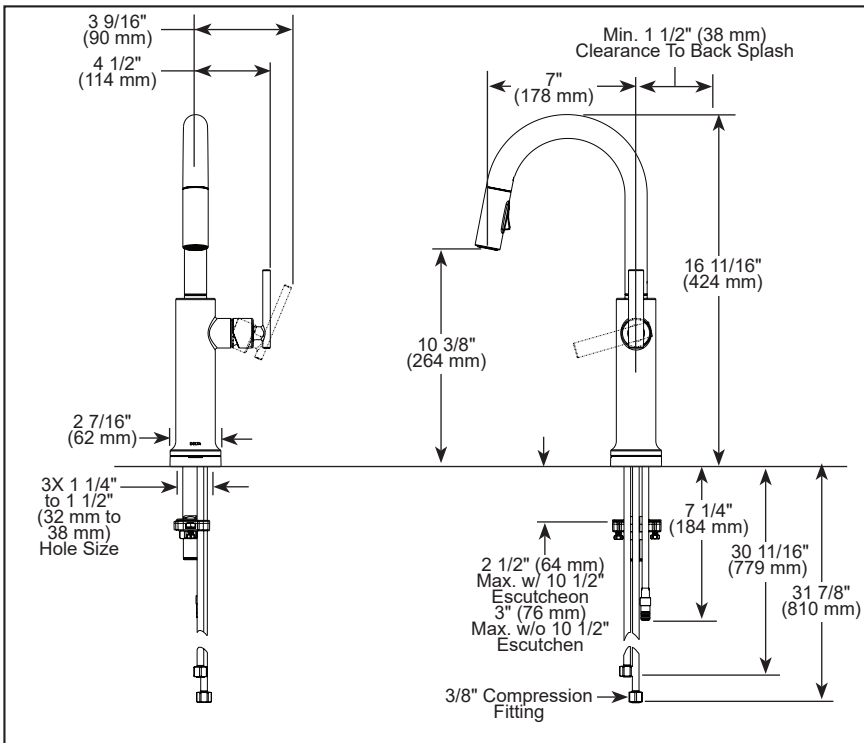

STANDARD SPECIFICATIONS:

- Max flow rate 1.8 gpm @ 60 psi, 6.8 L/min @ 414 kPa
- One or three hole mount (escutcheon not included, order separately)
- Diamond coated ceramic cartridge
- Spout rotates 360°
- 3/8" O.D. straight, staggered PEX supply lines
- Two-function wand; Aerated stream or spray
- Red/blue indicator RP104130 (not included)
- Dual integrated check valves
- LED indicator light signals on-off, water temperature and when batteries run low
- Uses 6 AA (included) or 6 C (not included) batteries
- Toggle between Touchless and Touch₂O® only settings

COMPLIES WITH:

- ASME A112.18.1 / CSA B125.1
- ASME A112.18.6
- ♿ ICC/ANSI A117.1 - Valve control only

9986TL-▲-DST

▲ Designate proper finish suffix

Delta Faucet Company reserves the right (1) to make changes in specifications and materials, and (2) to change or discontinue models, both without notice or obligation. Dimensions are for reference only. See current full-line price book or www.deltafaucet.com for finish options and product availability.