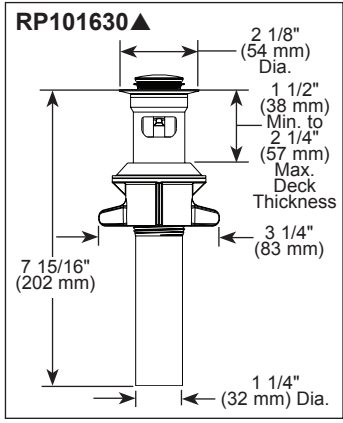

COMPLIES WITH:

- ASME A112.18.1 / CSA B125.1
- ASME A112.18.2 / CSA B125.2
- EPA WaterSense®
- ICC/ANSI A117.1 - Valve control only