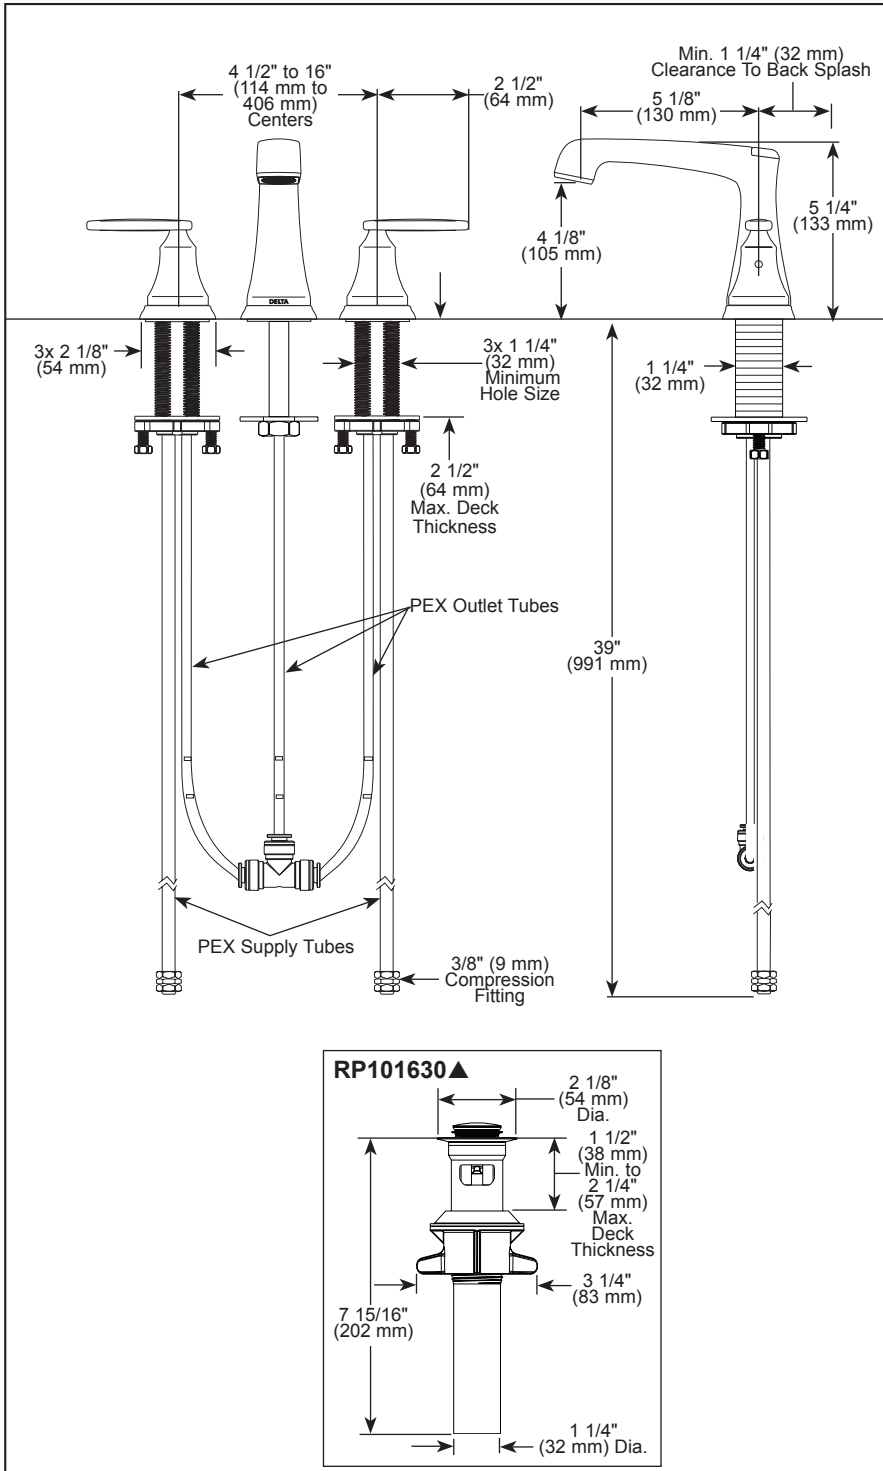

see what Delta can do™

BATHROOM FAUCETS

- Ashlyn® Bath Collection
- Two Handle Widespread Deck Mount
- 3 Hole Sink Applications

FEATURES:

- DIAMOND Seal® Technology

STANDARD SPECIFICATIONS:

- Max. flow rate 1.2 gpm @ 60 psi, 4.5 L/min @ 414 kPa
- Three-hole mount
- Diamond coated ceramic cartridge
- 3/8" O.D. straight PEX supply tubes
- 1/4 turn handle stops
- Models have metal push pop-up with overflow with plated flange and stopper

COMPLIES WITH:

- ASME A112.18.1 / CSA B125.1
- ASME A112.18.2 / CSA B125.2
- EPA WaterSense®
- ICC/ANSI A117.1 - Valve control only

▲ Designate proper finish suffix

Delta Faucet Company reserves the right (1) to make changes in specifications and materials, and (2) to change or discontinue models, both without notice or obligation. Dimensions are for reference only. See current full-line price book or www.deltafaucet.com for finish options and product availability.