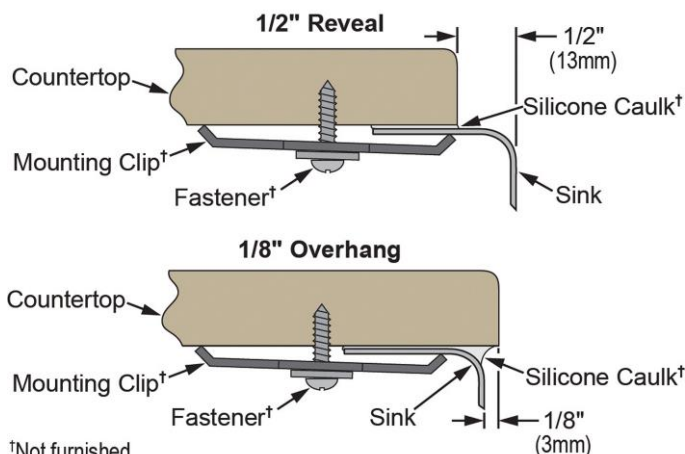

To view the reconstructed contents, please SCROLL DOWN to next page.

PRODUCT SPECIFICATIONS

Elkay Stainless Steel 12-1/4" x 16-1/4" x 1-1/4" Bottom Grid. Overall dimensions are 16-1/4" x 12-1/4" x 1-1/4".

Made of Stainless Steel

Bottom grids are:

- Custom designed to protect and cover the bottom of your sink.
- Properly positioned opening for convenient access to drain or disposer.
- Built from solid stainless steel to resist corrosion and provide years of service.

Material:	Stainless Steel
Finish:	Polished Stainless Steel
Dimensions:	16-1/4" x 12-1/4" x 1-1/4"
Fits Bowl Size(s):	14" X18"

Installation Profile:

†Not furnished

Designed to affix to the underside of any solid surface countertop.