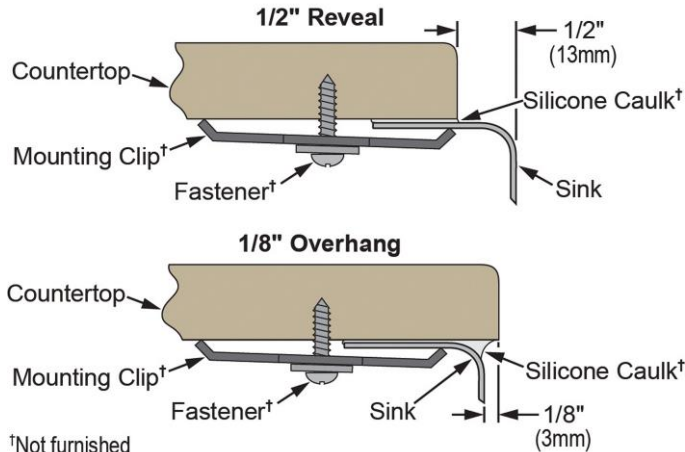

To view the reconstructed contents, please SCROLL DOWN to next page.

PRODUCT SPECIFICATIONS

Elkay Stainless Steel 14" x 14" x 1-1/4" Bottom Grid. Overall dimensions are 14" x 14" x 14".

Made of Stainless Steel

Bottom grids are:

- Custom designed to protect and cover the bottom of your sink.
- Properly positioned opening for convenient access to drain or disposer.
- Built from solid stainless steel to resist corrosion and provide years of service.

Material:	Stainless Steel
Finish:	Polished Stainless Steel
Dimensions:	14" x 14" x 14"
Fits Bowl Size(s):	16" x 16"

Installation Profile:

†Not furnished
Designed to affix to the underside of any solid surface countertop.