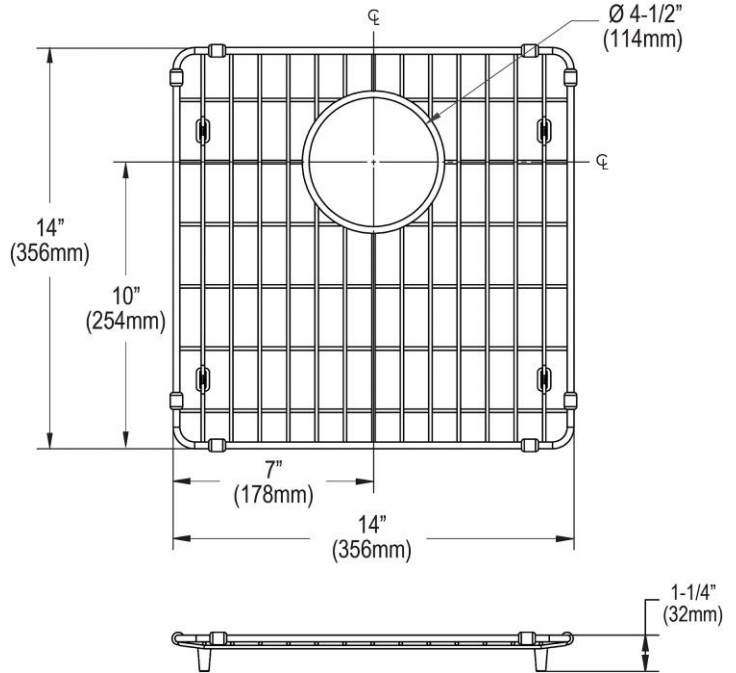

PART: _____ QTY: _____

PROJECT: _____

CONTACT: _____

DATE: _____

NOTES: _____

APPROVAL: _____

In keeping with our policy of continuing product improvement, Elkay reserves the right to change product specifications without notice. Please visit elkay.com for the most current version of Elkay product specification sheets. This specification describes an Elkay product with design, quality, and functional benefits to the user. When making a comparison of other producers' offerings, be certain these features are not overlooked.