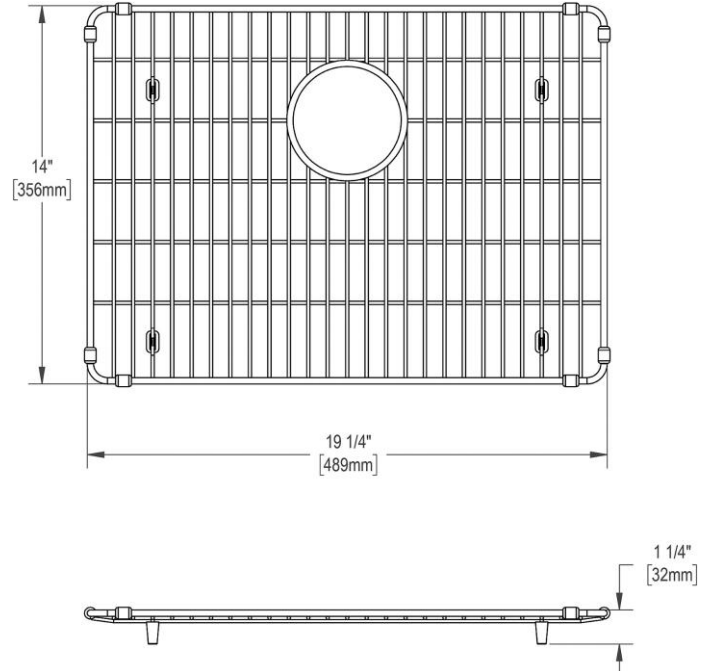

Material:	Stainless Steel
Finish:	Polished Stainless Steel
Dimensions:	19-1/4" x 14" x 1-1/4"

Special Note: For bowls with rear center drain opening.

AMERICAN PRIDE. A LIFETIME TRADITION.
Like your family, the Elkay family has values and traditions that endure. For almost a century, Elkay has been a family-owned and operated company, providing thousands of jobs that support our families and communities.

- [Clean and Care Manual (PDF)](#)
- [Clean and Care Manual (PDF)](#)
- [Warranty (PDF)](#)