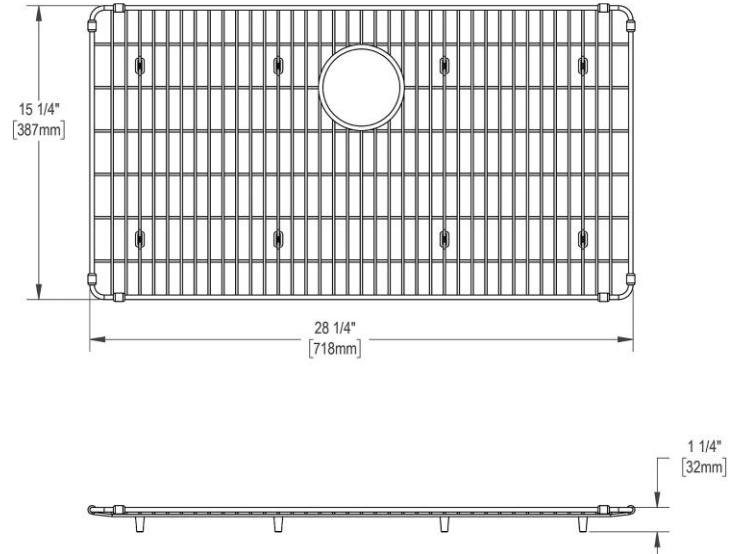

Material:	Stainless Steel
Finish:	Polished Stainless Steel
Dimensions:	28-1/4" x 15-1/4" x 1-1/4"

Special Note: For bowls with rear center drain opening.

AMERICAN PRIDE. A LIFETIME TRADITION. Like your family, the Elkay family has values and traditions that endure. For almost a century, Elkay has been a family-owned and operated company, providing thousands of jobs that support our families and communities.

[Clean and Care Manual (PDF)](#)

[Clean and Care Manual (PDF)](#)

[Warranty (PDF)](#)