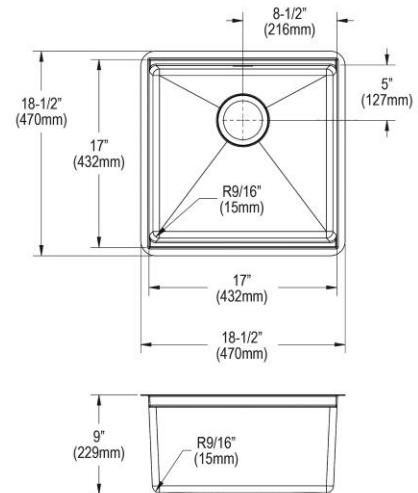

Included with Product: LKDD Drain, CTXBG1514 Bottom Grid, LKCB1217AC Cutting Board, LKC0717SS Colander, LKDR1317RU Roll-up Drying Rack

A Century of Tradition and Quality. For more than 100 years, Elkay has been making innovative products and providing exceptional customer care. We take pride in offering plumbing products that make life easier, inspire change and leave the world a better place.

Product Compliance: ASME A112.19.3/CSA B45.4
Accessory: ASME A112.18.2/CSA B125.2

Sinks are listed by IAPMO® as meeting the applicable requirements of the Uniform Plumbing Code®, International Plumbing Code®, and National Plumbing Code of Canada.

[Clean and Care Manual (PDF)](#)
[Installation Instructions (PDF) - 1000005239](#)
[Installation Instructions (PDF) - 1000005235](#)
[Warranty (PDF)](#)