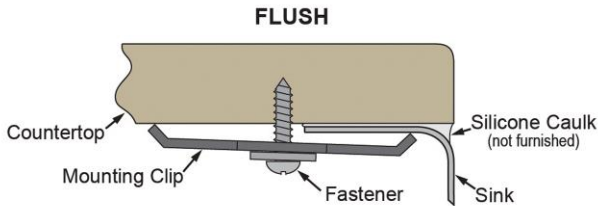

**PRODUCT SPECIFICATIONS**

Crosstown® 16 Gauge Workstation Stainless Steel 18-1/2" x 18-1/2" x 8-3/4" Single Bowl Undermount Sink Kit. Sink is handmade/fabricated from 16 gauge 304 Stainless Steel with a Polished Satin finish, Rear Center drain placement, and Full spray sides and bottom with Sides and Bottom pads.

<b>Installation Type:</b>	Undermount
<b>Material:</b>	304 Stainless Steel
<b>Special Features:</b>	Workstation
<b>Finish:</b>	Polished Satin
<b>Gauge:</b>	16
<b>Sound Deadening:</b>	Full spray sides and bottom with Sides and Bottom pads
<b>Number of Bowls:</b>	1
<b>Sink Dimensions:</b>	18-1/2" x 18-1/2" x 9"
<b>Bowl 1 Dimensions:</b>	17" x 17" x 9"
<b>Drain Size:</b>	3-1/2" (89mm)
<b>Drain Location:</b>	Rear Center
<b>Minimum Cabinet Size:</b>	24"
<b>Mounting Hardware:</b>	Yes
<b>Template Included:</b>	Yes
<b>Cutout Template #:</b>	<a href="#">2000000624</a>

**Installation Profile:**

Designed to affix to the underside of any solid surface countertop.

PART: \_\_\_\_\_ QTY: \_\_\_\_\_  
 PROJECT: \_\_\_\_\_  
 CONTACT: \_\_\_\_\_  
 DATE: \_\_\_\_\_  
 NOTES: \_\_\_\_\_  
 APPROVAL: \_\_\_\_\_