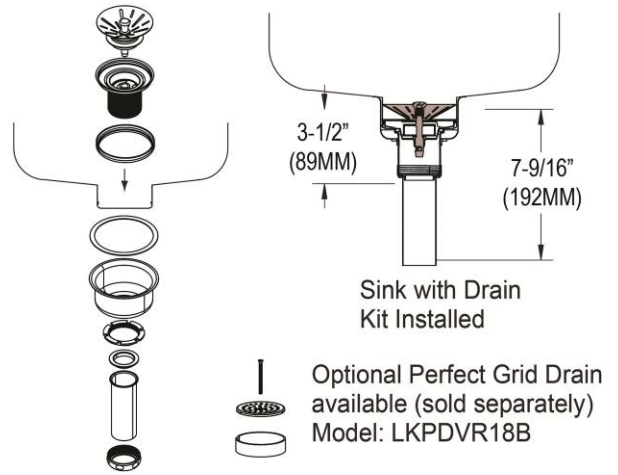

**Installation Profile:**

†Not furnished

*Designed to affix to the underside of any solid surface countertop.*

**OPTIONAL ACCESSORIES**

<b>Cutting Board:</b>	CB912
<b>Drain:</b>	LKPDVR18B, LKDS99, LKDS35
<b>Faucet:</b>	LKGT1042CR, LKGT1042NK, LKGT1042RB
<b>Hardware:</b>	LKUCLIP8
<b>Rinsing Basket:</b>	LKWRB1209SS
<b>Soap Dispenser:</b>	LKGT1054

Optional Perfect Grid Drain  
available (sold separately)  
Model: LKPDVR18B

*In keeping with our policy of continuing product improvement, Elkay reserves the right to change product specifications without notice. Please visit [elkay.com](http://elkay.com) for the most current version of Elkay product specification sheets. This specification describes an Elkay product with design, quality, and functional benefits to the user. When making a comparison of other producers' offerings, be certain these features are not overlooked.*