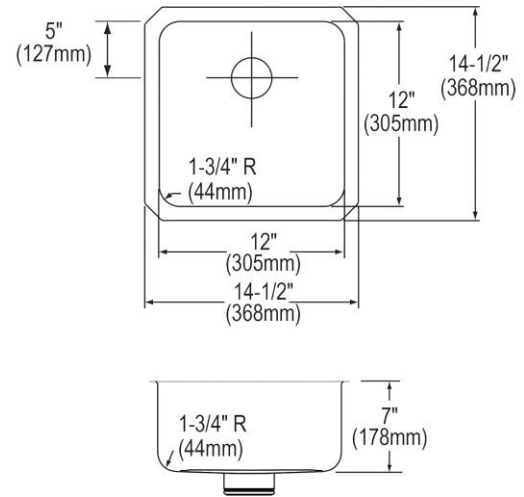

PART: _____ QTY: _____

PROJECT: _____

CONTACT: _____

DATE: _____

NOTES: _____

APPROVAL: _____

In keeping with our policy of continuing product improvement, Elkay reserves the right to change product specifications without notice. Please visit [elkay.com](#) for the most current version of Elkay product specification sheets. This specification describes an Elkay product with design, quality, and functional benefits to the user. When making a comparison of other producers' offerings, be certain these features are not overlooked.