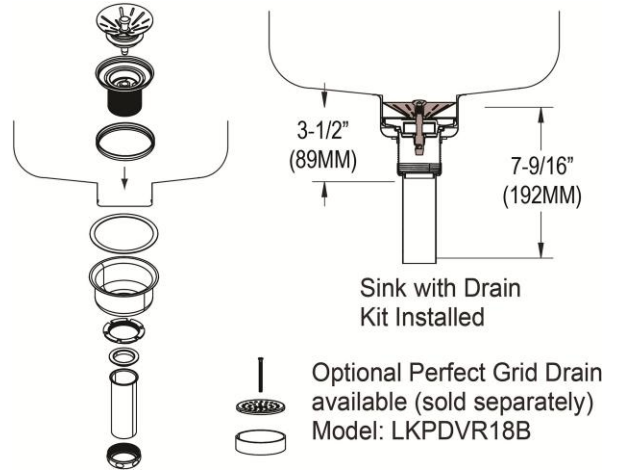

PART: \_\_\_\_\_ QTY: \_\_\_\_\_

PROJECT: \_\_\_\_\_

CONTACT: \_\_\_\_\_

DATE: \_\_\_\_\_

NOTES: \_\_\_\_\_

APPROVAL: \_\_\_\_\_

In keeping with our policy of continuing product improvement, Elkay reserves the right to change product specifications without notice. Please visit [elkay.com](#) for the most current version of Elkay product specification sheets. This specification describes an Elkay product with design, quality, and functional benefits to the user. When making a comparison of other producers' offerings, be certain these features are not overlooked.

**Installation Profile:**

**OPTIONAL ACCESSORIES**

<b>Bottom Grid:</b>	LKWOBG1316SS (small bowl)
<b>Cutting Board:</b>	CBS1418*, CB1613*, CB1713*, CBS1316*
<b>Drain:</b>	LKPDVR18B, LKDS99, LKDS35
<b>Faucet:</b>	LKGT1041CR, LKGT1041NK, LKGT1041RB
<b>Hardware:</b>	LKUCLIP8 (2 Required)
<b>Rinsing Basket:</b>	LKWWRB1418SS, LKWWRB1316SS
<b>Soap Dispenser:</b>	LKGT1054

\* 1/2" sink reveal required for proper fit.

In keeping with our policy of continuing product improvement, Elkay reserves the right to change product specifications without notice. Please visit [elkay.com](http://elkay.com) for the most current version of Elkay product specification sheets. This specification describes an Elkay product with design, quality, and functional benefits to the user. When making a comparison of other producers' offerings, be certain these features are not overlooked.