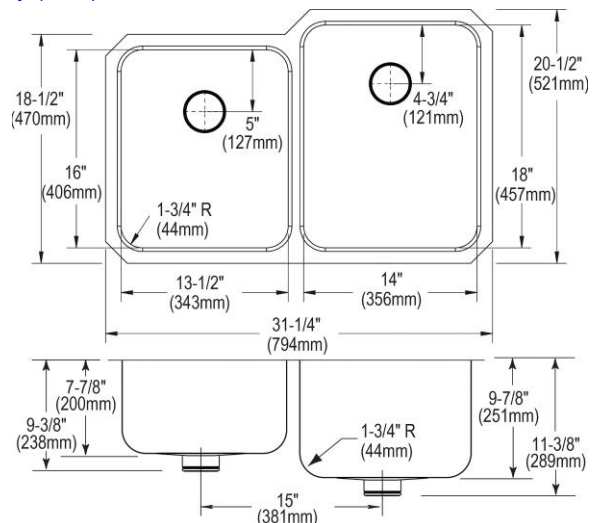

Included with Product: ELUH3120LPD sink, one LKWOBG1418SS bottom grid, two LKPD1 Perfect Drains and strainers.

AMERICAN PRIDE. A LIFETIME TRADITION. Like your family, the Elkay family has values and traditions that endure. For almost a century, Elkay has been a family-owned and operated company, providing thousands of jobs that support our families and communities.

Product Compliance: ASME A112.19.3/CSA B45.4
BUY AMERICAN ACT
Accessory: ASME A112.18.2/CSA B125.2

[Clean and Care Manual (PDF)](#)
[Installation Instructions (PDF) - 1000005239](#)
[Installation Instructions (PDF) - 74180289 Disposer](#)
[Installation Instructions (PDF) - 74180340-USA Drain](#)
[Warranty (PDF)](#)