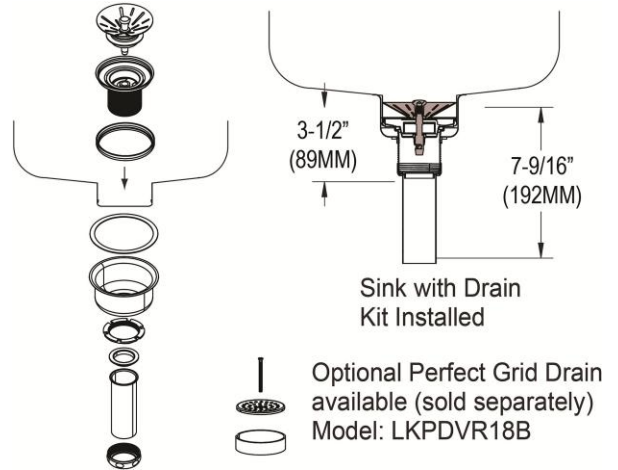

Installation Profile:

†Not furnished

Designed to affix to the underside of any solid surface countertop.

OPTIONAL ACCESSORIES

Cutting Board:	CB1613
Drain:	LKPDVR18B, LKPDAD18B, LKDS99
Faucet:	LKGT1042CR, LKGT1042NK, LKGT1042RB
Hardware:	LKUCLIP8 (Required)
Rinsing Basket:	LKWRB1414SS, LKWUCSS
Soap Dispenser:	LKGT1054