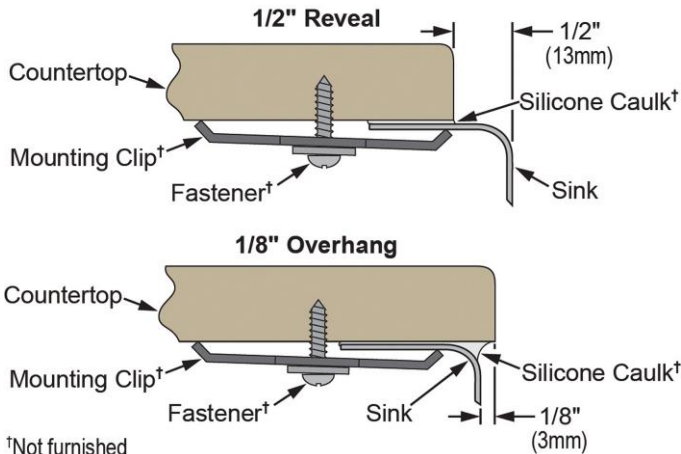

Installation Profile:

†Not furnished

Designed to affix to the underside of any solid surface countertop.

OPTIONAL ACCESSORIES

Cutting Board:	CB1613
Drain:	LKPDVR18B, LKPDAD18B, LKDS99
Faucet:	LKGT1042CR, LKGT1042NK, LKGT1042RB
Hardware:	LKUCLIP8 (Required)
Rinsing Basket:	LKWRB1414SS, LKWUCSS
Soap Dispenser:	LKGT1054