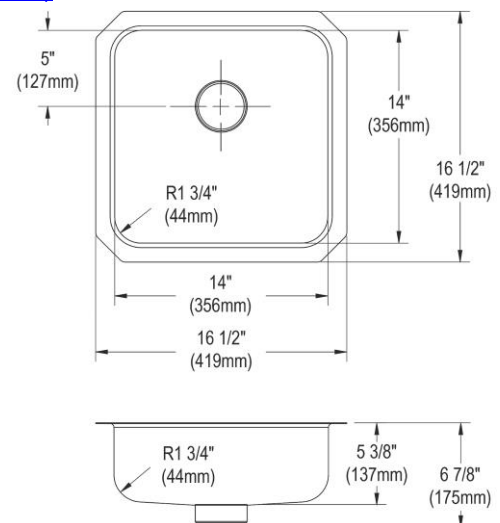

PART: _____ QTY: _____
PROJECT: _____
CONTACT: _____
DATE: _____
NOTES: _____
APPROVAL: _____

In keeping with our policy of continuing product improvement, Elkay reserves the right to change product specifications without notice. Please visit [elkay.com](#) for the most current version of Elkay product specification sheets. This specification describes an Elkay product with design, quality, and functional benefits to the user. When making a comparison of other producers' offerings, be certain these features are not overlooked.