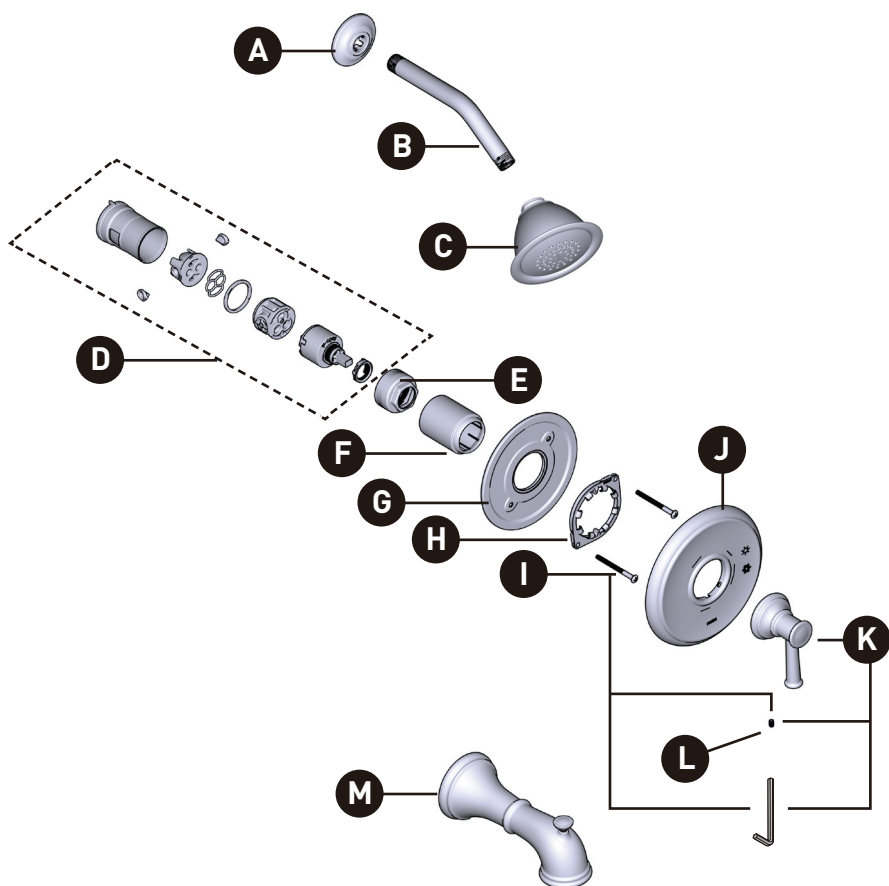

DARTMOOR™

Single-Handle M-CORE™ 2-Series Trim

MODELS: UT2181 Series - VALVE TRIM ONLY
 UT2182EP Series - SHOWER TRIM ONLY
 UT2183EP Series - TUB SHOWER TRIM
 (EP = 1.75gpm head)

ORDER BY PART NUMBER

ID	Kit Number	Finish
A	AT2199	Chrome
	AT2199BN	Brushed Nickel
	AT2199ORB	Oil Rubbed Bronze
	AT2199WR	Matte Black
	AT2199BZG	Bronzed Gold
*B	10154	See Below
*C	6371EP (1.75 GPM)	See Below
D	1212	N/A
E	200762	N/A
*F	200775	See Below
G	200766	N/A
H	200772	N/A
I	200764	N/A
*J	206296	See Below
*K	206305	See Below
L	40057	N/A
*M	3737	See Below
*N	200755	See Below

*Finish Determined by Suffix	
Finish	Description
No Suffix	Chrome
BN	Brushed Nickel
ORB	Oil Rubbed Bronze
BL	Matte Black
BZG	Bronzed Gold