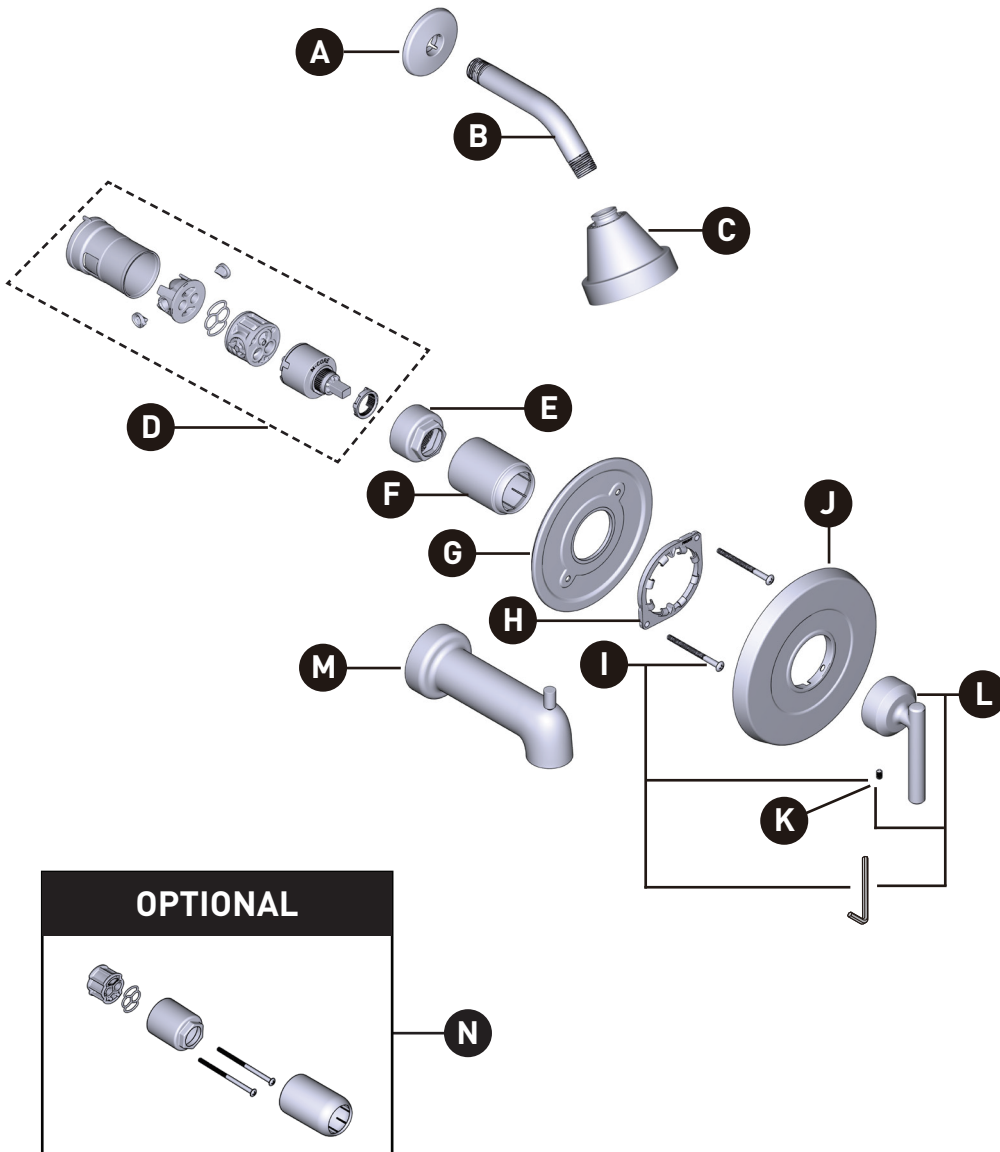

## ILLUSTRATED PARTS

### GIBSON™

Single-Handle M-CORE™ 2-Series Trim

**MODELS:** UT2901 Series - VALVE TRIM ONLY  
 UT2902EP / UT2902NH Series - SHOWER TRIM ONLY  
 UT2903EP / UT2903NH Series - TUB SHOWER TRIM  
 (EP = 1.75gpm head)

#### ORDER BY PART NUMBER

\*All models with an EP suffix include a 1.75 GPM showerhead

\*\*All models with an NH suffix do not include a showerhead

ID	Kit Number	Finish
*A	137488	See Below
*B	10154	See Below
*C	6399EP (1.75 GPM)	See Below
D	1212	N/A
E	200762	N/A
*F	200775	See Below
G	200766	N/A
H	200772	N/A
I	200764	N/A
*J	206320	See Below
K	40057	N/A
*L	206321	See Below
*M	3890	See Below
*N	200755	See Below