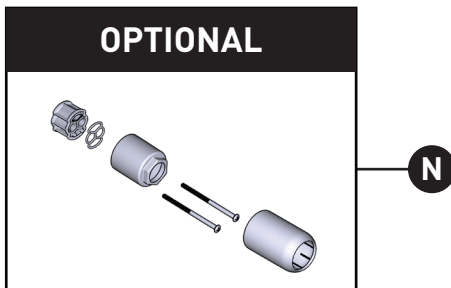

GLYDE™

Single-Handle M-CORE™ 2-Series Trim

ORDER BY PART NUMBER

MODELS: UT2741 Series - VALVE TRIM ONLY
 UT2742EP Series - SHOWER TRIM ONLY
 UT2743EP Series - TUB SHOWER TRIM
 (EP = 1.75gpm head)

ID	Kit Number	Finish
*A	137488	See Below
*B	10154	See Below
*C	6370EP (1.75 GPM)	See Below
D	1212	N/A
E	200762	N/A
*F	200775	See Below
G	200766	N/A
H	200772	N/A
I	200764	N/A
*J	206322	See Below
K	40057	N/A
*L	206323	See Below
*M	179791	See Below
*N	200755	See Below