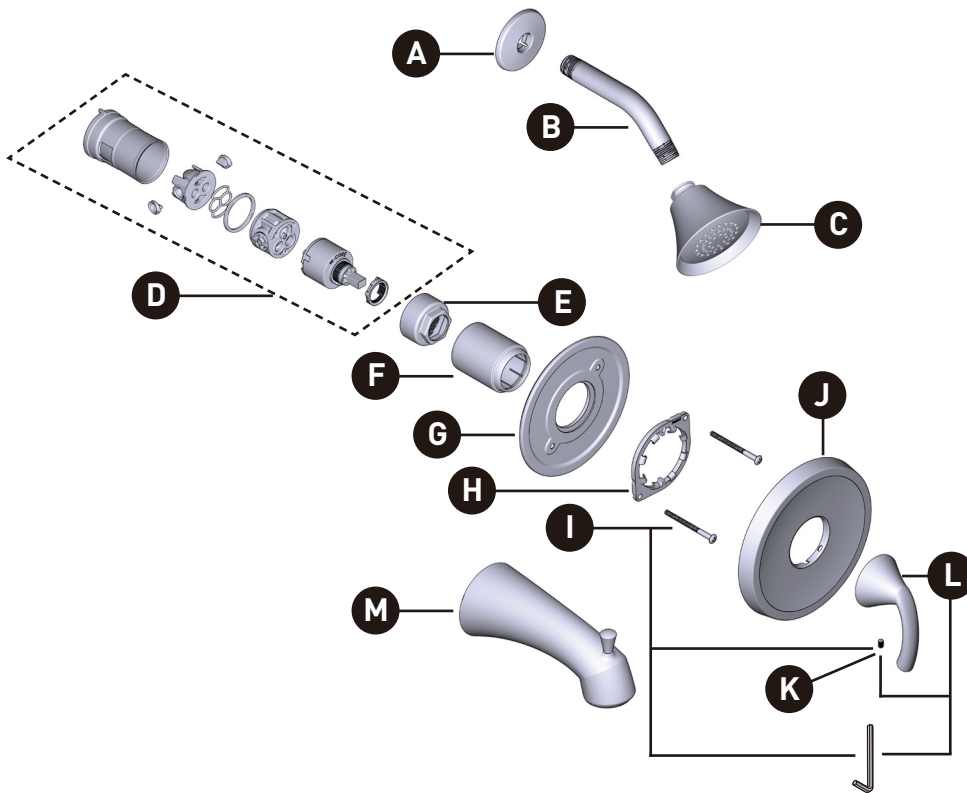

GLYDE™

Single-Handle M-CORE™ 2-Series Trim

ORDER BY PART NUMBER

MODELS: UT2741 Series - VALVE TRIM ONLY
 UT2742EP Series - SHOWER TRIM ONLY
 UT2743EP Series - TUB SHOWER TRIM
 (EP = 1.75gpm head)

ID	Kit Number	Finish
*A	137488	See Below
*B	10154	See Below
*C	6370EP (1.75 GPM)	See Below
D	1212	N/A
E	200762	N/A
*F	200775	See Below
G	200766	N/A
H	200772	N/A
I	200764	N/A
*J	206322	See Below
K	40057	N/A
*L	206323	See Below
*M	179791	See Below
*N	200755	See Below

<u>*Finish Determined by Suffix</u>	
<u>Finish</u>	<u>Description</u>
No Suffix	Chrome
BN	Brushed Nickel
BL	Matte Black
BZG	Bronzed Gold