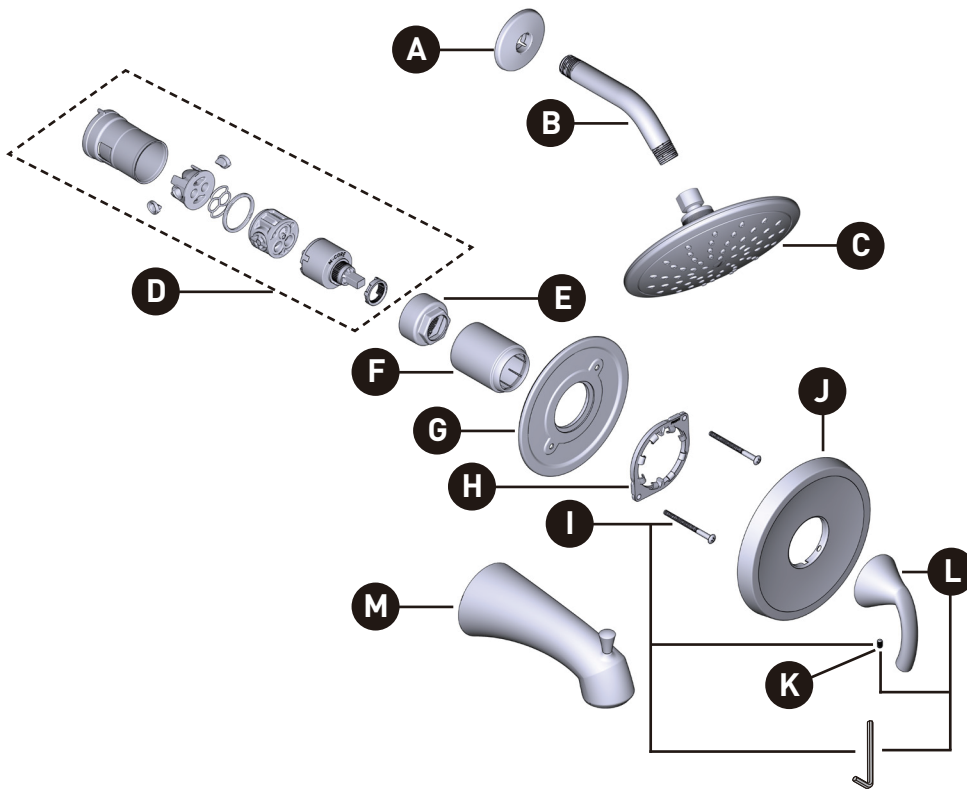

MOEN®

ILLUSTRATED PARTS

GLYDE™

Single-Handle M-CORE™ 2-Series Trim

MODELS: UT2842EP Series - SHOWER TRIM ONLY
 UT2843EP Series - TUB SHOWER TRIM
 (EP = 1.75gpm head)

ORDER BY PART NUMBER

ID	Kit Number	Finish
*A	137488	See Below
*B	123815	See Below
*C	6345EP (1.75 GPM)	See Below
D	1212	N/A
E	200762	N/A
*F	200775	See Below
G	200766	N/A
H	200772	N/A
I	200764	N/A
*J	206322	See Below
K	40057	N/A
*L	206323	See Below
*M	179791	See Below
*N	200755	See Below

*Finish Determined by Suffix	
Finish	Description
No Suffix	Chrome
BN	Brushed Nickel
BL	Matte Black
BZG	Bronzed Gold