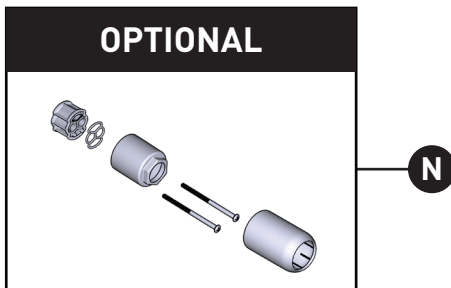

MOEN®

ILLUSTRATED PARTS

GLYDE™

Single-Handle M-CORE™ 2-Series Trim

MODELS: UT2842EP Series - SHOWER TRIM ONLY
 UT2843EP Series - TUB SHOWER TRIM
 (EP = 1.75gpm head)

ORDER BY PART NUMBER

ID	Kit Number	Finish
*A	137488	See Below
*B	123815	See Below
*C	6345EP (1.75 GPM)	See Below
D	1212	N/A
E	200762	N/A
*F	200775	See Below
G	200766	N/A
H	200772	N/A
I	200764	N/A
*J	206322	See Below
K	40057	N/A
*L	206323	See Below
*M	179791	See Below
*N	200755	See Below