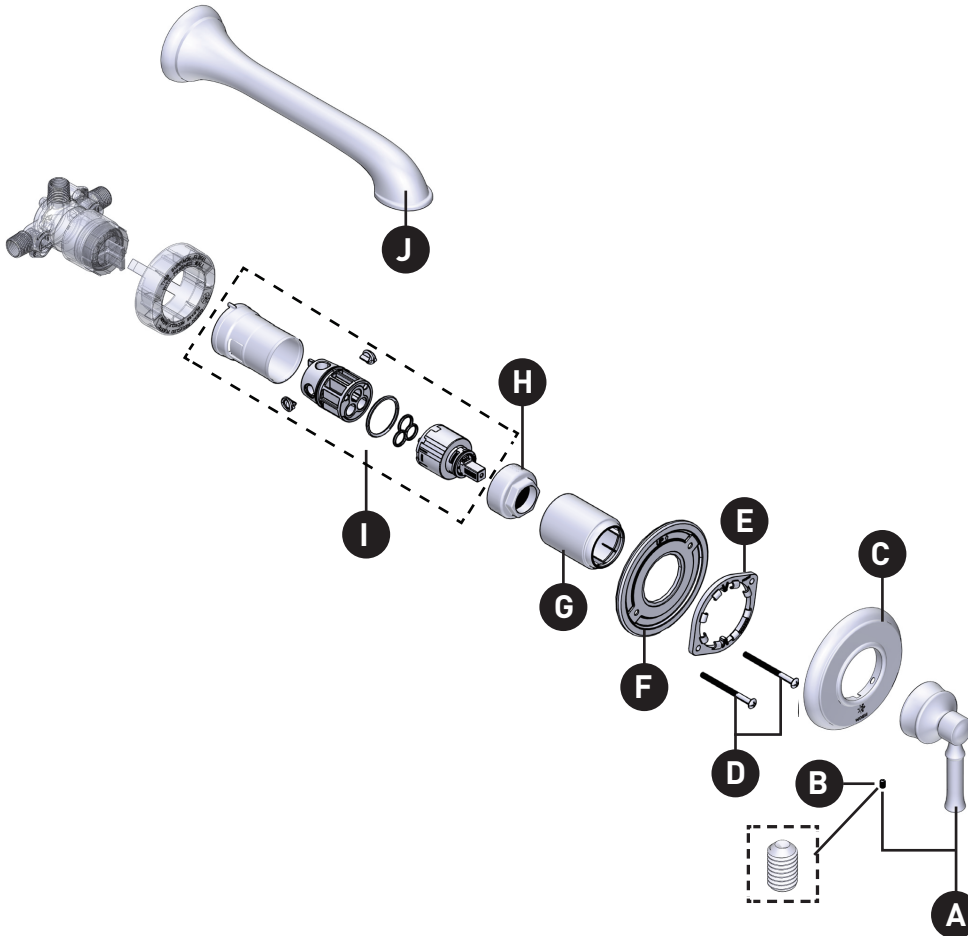

### Dartmoor™

One-Handle Wallmount Tub Filler Trim

**MODELS:** WT681 Series

**ORDER BY PART NUMBER**

*Trim can be used with WMV130series*

| ID | Kit Number | Finish    |
|----|------------|-----------|
| *A | 206305     | See Below |
| B  | 40057      | N/A       |
| *C | 210577     | See Below |
| D  | 200764     | N/A       |
| E  | 210568     | N/A       |
| F  | 210565     | N/A       |
| *G | 200775     | See Below |
| H  | 210563     | N/A       |
| I  | 1215       | N/A       |
| *J | TF3858     | See Below |
| *K | 210492     | See Below |

| <u>*Finish Determined by Suffix</u> |                    |
|-------------------------------------|--------------------|
| <u>Finish</u>                       | <u>Description</u> |
| No Suffix                           | Chrome             |
| ORB                                 | Oil Rubbed Bronze  |
| BL                                  | Matte Black        |
| BN                                  | Brushed Nickel     |
| BZG                                 | Bronzed Gold       |