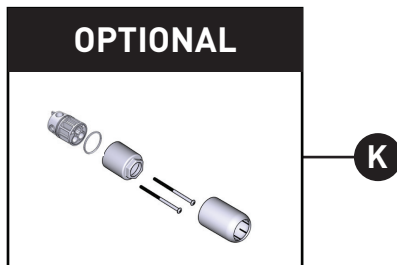

### Dartmoor™

One-Handle Wallmount Tub Filler Trim

**MODELS:** WT681 Series

**ORDER BY PART NUMBER**

*Trim can be used with WMV130series*

| ID | Kit Number | Finish    |
|----|------------|-----------|
| *A | 206305     | See Below |
| B  | 40057      | N/A       |
| *C | 210577     | See Below |
| D  | 200764     | N/A       |
| E  | 210568     | N/A       |
| F  | 210565     | N/A       |
| *G | 200775     | See Below |
| H  | 210563     | N/A       |
| I  | 1215       | N/A       |
| *J | TF3858     | See Below |
| *K | 210492     | See Below |