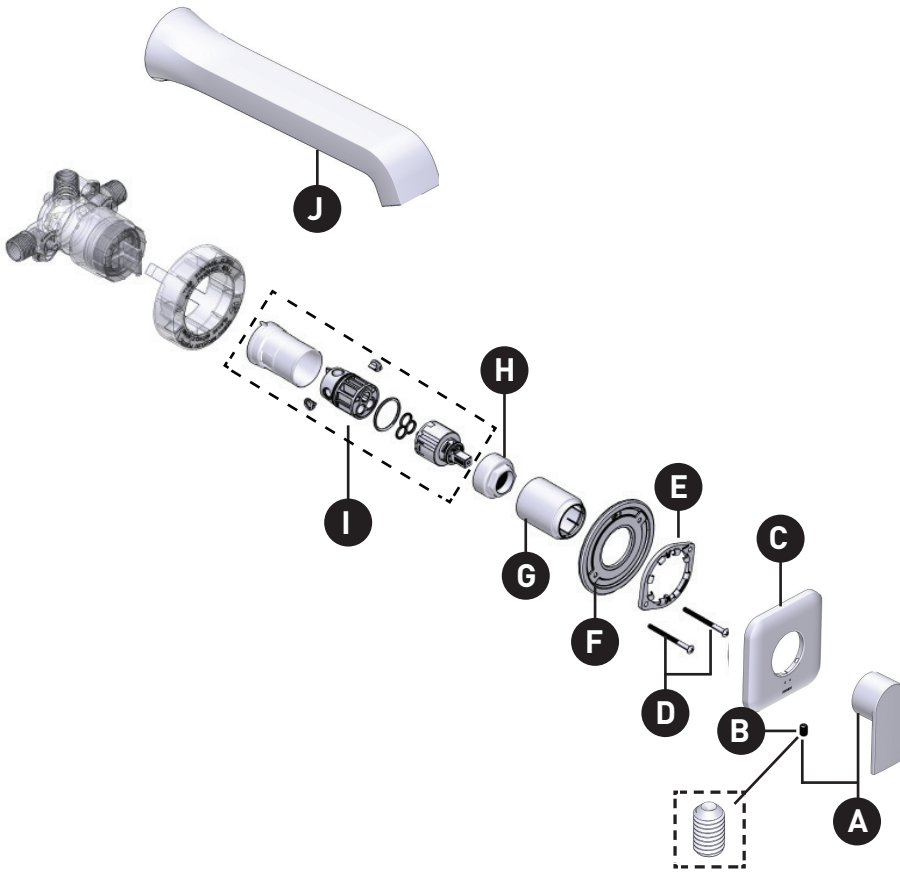

MOEN®

ILLUSTRATED PARTS

Genta™

One-Handle Wallmount Tub Filler Trim

MODELS: WT901 Series

ORDER BY PART NUMBER

Trim can be used with WMV130series

| ID | Kit Number | Finish |
|----|------------|-----------|
| *A | 210843 | See Below |
| B | 40057 | N/A |
| *C | 210582 | See Below |
| D | 200764 | N/A |
| E | 210568 | N/A |
| F | 210565 | N/A |
| *G | 200775 | See Below |
| H | 210563 | N/A |
| I | 1215 | N/A |
| *J | TF3901 | See Below |
| *K | 210492 | See Below |

| *Finish Determined by Suffix | |
|------------------------------|----------------|
| Finish | Description |
| No Suffix | Chrome |
| BL | Matte Black |
| BN | Brushed Nickel |
| BZG | Bronzed Gold |