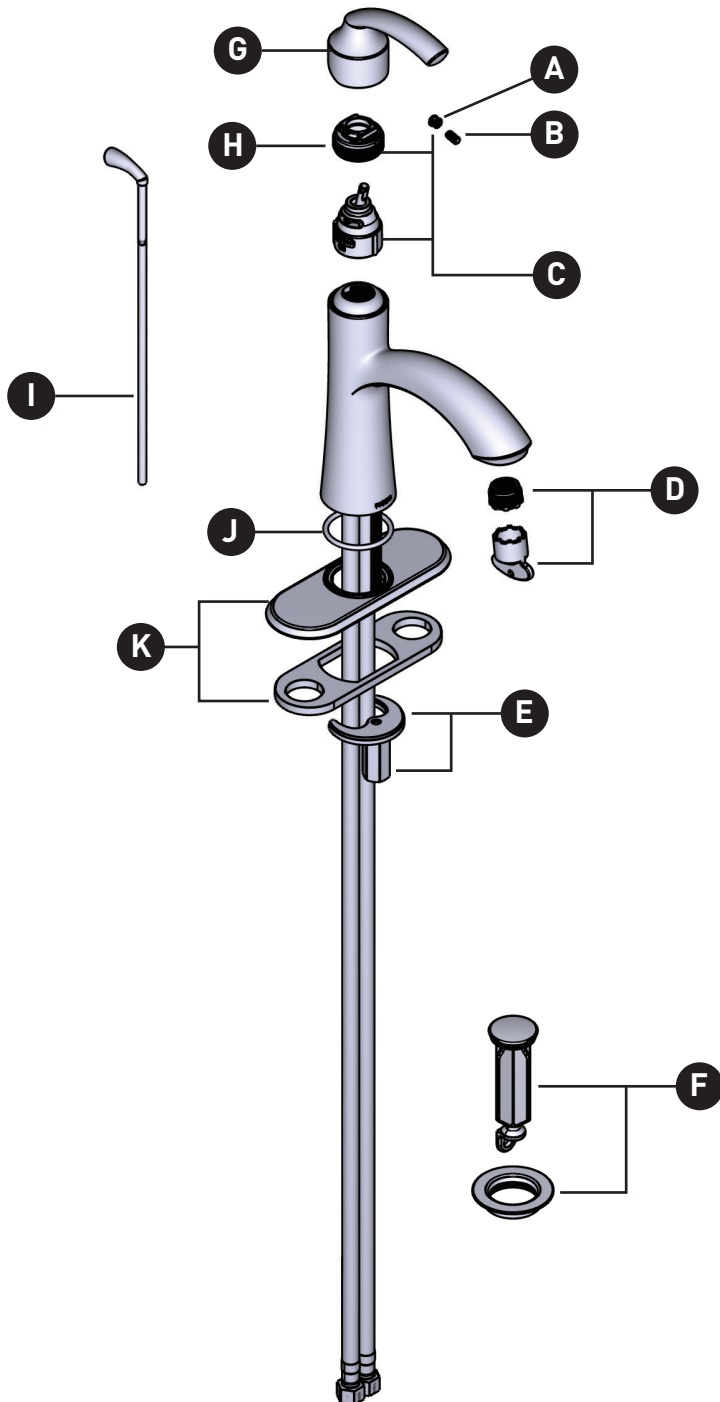

GLYDE™

One-Handle Lavatory Faucet
6170 Series

ORDER BY PART NUMBER

ID	Kit Number	Finish
A	155023	N/A
B	151644 (Red & Blue)	N/A
	152859	Chrome
	152859CSL	Classic Stainless (used with Brushed Nickel)
	152859BL	Matte Black
	152859BZG	Bronzed Gold
C	1255	N/A
D	181078	N/A
E	146190	N/A
*F	10709	See Below
*G	211113	See Below
H	144266	N/A
*I	211114	See Below
J	185809	N/A
*K	150568	See Below

*Finish Determined by Suffix

Finish	Description
No Suffix	Chrome
BN	Brushed Nickel
BL	Matte Black
BZG	Bronzed Gold