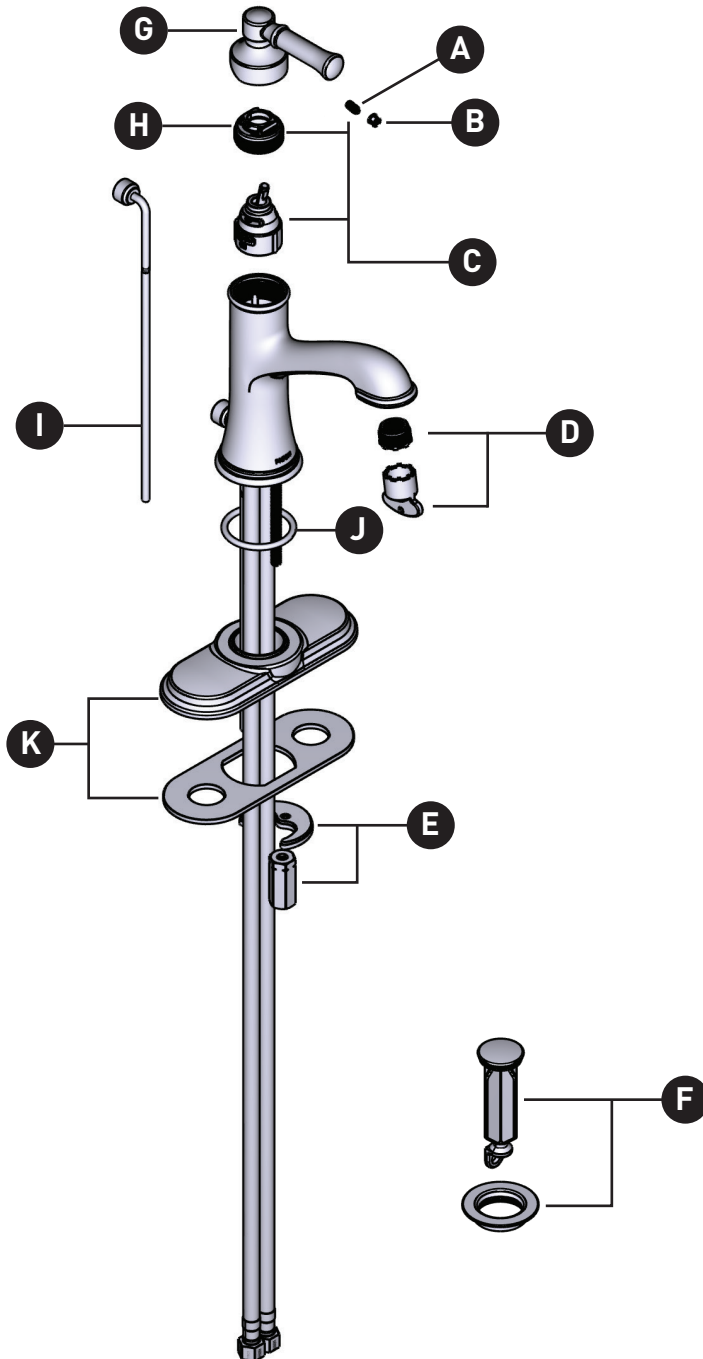

### DARTMOOR™

One-Handle Lavatory Faucet  
6803 Series

#### ORDER BY PART NUMBER

ID	Kit Number	Finish
A	155023	N/A
B	151644 (Red & Blue)	N/A
	152859	Chrome
	152859CSL	Classic Stainless (used with Brushed Nickel)
	152859ORB	Oil Rubbed Bronze
	152859BL	Matte Black
	152859BZG	Bronzed Gold
C	1255	N/A
D	181078	N/A
E	146190	N/A
*F	10709	See Below
*G	211115	See Below
H	144266	N/A
*I	211116	See Below
J	185809	N/A
*K	185810	See Below

**\*Finish Determined by Suffix**

Finish	Description
No Suffix	Chrome
BN	Brushed Nickel
ORB	Oil Rubbed Bronze
BL	Matte Black
BZG	Bronzed Gold