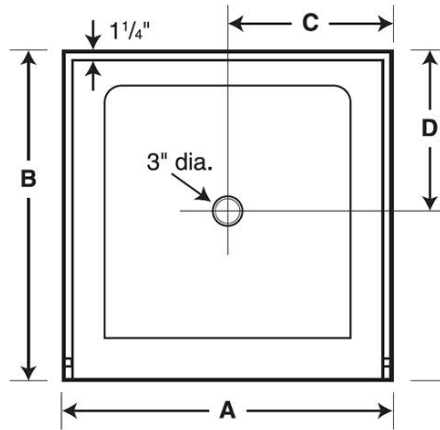

R-3442 34" x 42" Veritek Single Threshold Shower Pan

Model number:

FF03442MD

Dimensions: 34" x 42" x 6"

Installation:

Material: Veritek

Standard Features:

- Will not mold or mildew, no grout to clean.
- Coordinates with Swanstone shower and bath systems.
- Pebbled, slip-resistant surface.
- Made of Veritek™ with no surface coating to chip or crack.

Bisque (018)

Bone (037)

Certifications

Swan products adhere to one or more of the following certifications:

Recommended products (Visit our website for a complete list of our recommended products)

No	Description
134662	Kameleon SC Sliding Shower Door 40-44 x 71 in. 6 mm
134562	Kameleon Sliding Shower Door 40-44 x 71 in. 6 mm
SW000004	CCSK723648 36" x 48" x 72" Crystal Colors Shower Wall Kits

R-3442 34" x 42" Veritek Single Threshold Shower Pan

Model number: FF03442MD

Dimensions: 34" x 42" x 6"

Installation:

Material: Veritek

Model	A	B	C	D
R-3232	32"	32"	16"	16"
R-3248	48"	32"	24"	16"
R-3260	60"	32"	30"	16"
R-3442	42"	34"	21"	17"
R-3448	48"	34"	24"	17"
R-3454	54"	34"	27"	17"
R-3460	60"	34"	30"	17"
R-3636	36"	36"	18"	18"
R-4236	36"	42"	18"	20"
R-4242	42"	42"	21"	21"

Dimensions:
34 x 42 x 5 1/2 in.
Weight:
40 lbs
Shape:
Rectangular
Drain location:
Center
Installation:

IMPORTANT: Rough-in dimensions are provided for reference only. You must measure the actual shower floor and check local building code requirements before construction of the stud wall.