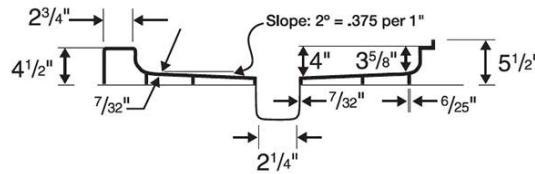

R-3442 34" x 42" Veritek Single Threshold Shower Pan

Model number:

FF03442MD

Dimensions: 34" x 42" x 6"

Installation:

Material: Veritek

Standard Features:

- Will not mold or mildew, no grout to clean.
- Coordinates with Swanstone shower and bath systems.
- Pebbled, slip-resistant surface.
- Made of Veritek™ with no surface coating to chip or crack.

R-3442 34" x 42" Veritek Single Threshold Shower Pan

Model number: FF03442MD

Dimensions: 34" x 42" x 6"

Installation:

Material: Veritek

Model	A	B	C	D
R-3232	32"	32"	16"	16"
R-3248	48"	32"	24"	16"
R-3260	60"	32"	30"	16"
R-3442	42"	34"	21"	17"
R-3448	48"	34"	24"	17"
R-3454	54"	34"	27"	17"
R-3460	60"	34"	30"	17"
R-3636	36"	36"	18"	18"
R-4236	36"	42"	18"	20"
R-4242	42"	42"	21"	21"

Dimensions:
34 x 42 x 5 1/2 in.
Weight:
40 lbs
Shape:
Rectangular
Drain location:
Center
Installation:

IMPORTANT: Rough-in dimensions are provided for reference only. You must measure the actual shower floor and check local building code requirements before construction of the stud wall.