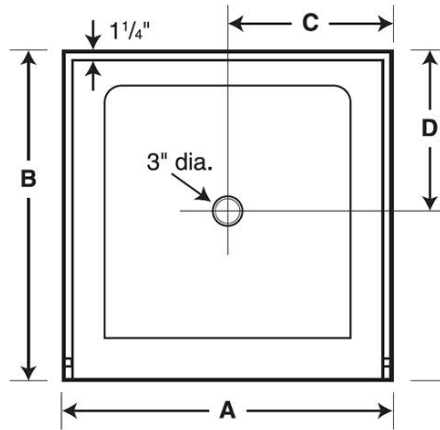

R-3448 34" x 48" Veritek Single Threshold Shower Pan

Model number:

FF03448MD

Dimensions: 34" x 48" x 6"

Installation:

Material: Veritek

Standard Features:

- Will not mold or mildew, no grout to clean.
- Coordinates with Swanstone shower and bath systems.
- Pebbled, slip-resistant surface.
- Made of Veritek™ with no surface coating to chip or crack.

Bisque (018)

Bone (037)

Certifications

Swan products adhere to one or more of the following certifications:

Recommended products (Visit our website for a complete list of our recommended products)

No	Description
134663	Kameleon SC Sliding Shower Door 43-47 x 71 in. 6 mm
134674	Kameleon SC Sliding Shower Door 43-47 x 71 in. 8 mm
136271	Duel Sliding Shower Door 44-47 x 70 ½-74 in. 8 mm

R-3448 34" x 48" Veritek Single Threshold Shower Pan

Model number: FF03448MD

Dimensions: 34" x 48" x 6"

Installation:

Material: Veritek

Model	A	B	C	D
R-3232	32"	32"	16"	16"
R-3248	48"	32"	24"	16"
R-3260	60"	32"	30"	16"
R-3442	42"	34"	21"	17"
R-3448	48"	34"	24"	17"
R-3454	54"	34"	27"	17"
R-3460	60"	34"	30"	17"
R-3636	36"	36"	18"	18"
R-4236	36"	42"	18"	20"
R-4242	42"	42"	21"	21"

Dimensions:
34 x 48 x 5 1/2 in.
Weight:
39 lbs
Shape:
Rectangular
Drain location:
Center
Installation:

IMPORTANT: Rough-in dimensions are provided for reference only. You must measure the actual shower floor and check local building code requirements before construction of the stud wall.