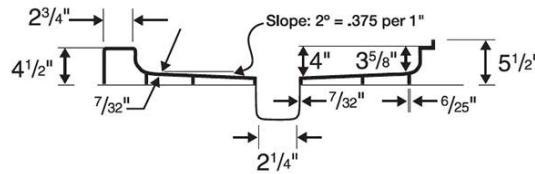

R-3448 34" x 48" Veritek Single Threshold Shower Pan

Model number:

FF03448MD

Dimensions: 34" x 48" x 6"

Installation:

Material: Veritek

Standard Features:

- Will not mold or mildew, no grout to clean.
- Coordinates with Swanstone shower and bath systems.
- Pebbled, slip-resistant surface.
- Made of Veritek™ with no surface coating to chip or crack.

Bisque (018)

Bone (037)

Certifications

Swan products adhere to one or more of the following certifications:

Recommended products (Visit our website for a complete list of our recommended products)

No	Description
134663	Kameleon SC Sliding Shower Door 43-47 x 71 in. 6 mm
134674	Kameleon SC Sliding Shower Door 43-47 x 71 in. 8 mm
136271	Duel Sliding Shower Door 44-47 x 70 ½-74 in. 8 mm

R-3448 34" x 48" Veritek Single Threshold Shower Pan

Model number: FF03448MD

Dimensions: 34" x 48" x 6"

Installation:

Material: Veritek

Model	A	B	C	D
R-3232	32"	32"	16"	16"
R-3248	48"	32"	24"	16"
R-3260	60"	32"	30"	16"
R-3442	42"	34"	21"	17"
R-3448	48"	34"	24"	17"
R-3454	54"	34"	27"	17"
R-3460	60"	34"	30"	17"
R-3636	36"	36"	18"	18"
R-4236	36"	42"	18"	20"
R-4242	42"	42"	21"	21"

Dimensions:
34 x 48 x 5 1/2 in.
Weight:
39 lbs
Shape:
Rectangular
Drain location:
Center
Installation:

IMPORTANT: Rough-in dimensions are provided for reference only. You must measure the actual shower floor and check local building code requirements before construction of the stud wall.