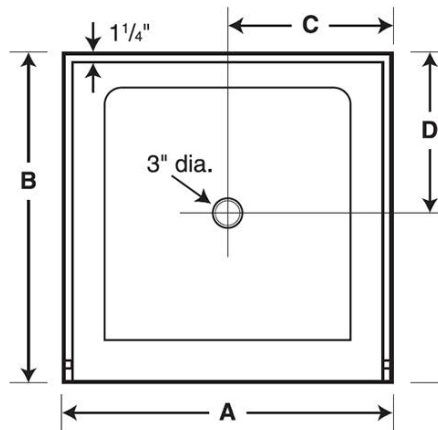

R-3454 34" x 54" Veritek Single Threshold Shower Pan

Model number:

FF03454MD

Dimensions: 34" x 54" x 6"

Installation:

Material: Veritek

Standard Features:

- Will not mold or mildew, no grout to clean.
- Coordinates with Swanstone shower and bath systems.
- Pebbled, slip-resistant surface.
- Made of Veritek™ with no surface coating to chip or crack.

Bisque (018)

Bone (037)

Certifications

Swan products adhere to one or more of the following certifications:

Recommended products (Visit our website for a complete list of our recommended products)

No	Description
134664	Kameleon SC Sliding Shower Door 51-55 x 71 in. 6 mm
SW000016	SK366072 36" x 60" x 72" Bath Wall Kit
SW000017	SK366296 36" x 62" x 96" Bath Wall Kit

R-3454 34" x 54" Veritek Single Threshold Shower Pan

Model number:

FF03454MD

Dimensions: 34" x 54" x 6"

Installation:

Material: Veritek

Model	A	B	C	D
R-3232	32"	32"	16"	16"
R-3248	48"	32"	24"	16"
R-3260	60"	32"	30"	16"
R-3442	42"	34"	21"	17"
R-3448	48"	34"	24"	17"
R-3454	54"	34"	27"	17"
R-3460	60"	34"	30"	17"
R-3636	36"	36"	18"	18"
R-4236	36"	42"	18"	20"
R-4242	42"	42"	21"	21"

Dimensions:

34 x 54 x 5 1/2 in.

Weight:

55 lbs

Shape:

Rectangular

Drain location:

Center