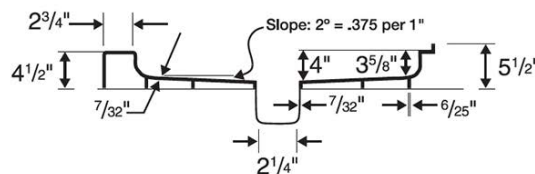

R-3454 34" x 54" Veritek Single Threshold Shower Pan

Model number:

FF03454MD

Dimensions: 34" x 54" x 6"

Installation:

Material: Veritek

Standard Features:

- Will not mold or mildew, no grout to clean.
- Coordinates with Swanstone shower and bath systems.
- Pebbled, slip-resistant surface.
- Made of Veritek™ with no surface coating to chip or crack.

R-3454 34" x 54" Veritek Single Threshold Shower Pan

Model number:

FF03454MD

Dimensions: 34" x 54" x 6"

Installation:

Material: Veritek

Model	A	B	C	D
R-3232	32"	32"	16"	16"
R-3248	48"	32"	24"	16"
R-3260	60"	32"	30"	16"
R-3442	42"	34"	21"	17"
R-3448	48"	34"	24"	17"
R-3454	54"	34"	27"	17"
R-3460	60"	34"	30"	17"
R-3636	36"	36"	18"	18"
R-4236	36"	42"	18"	20"
R-4242	42"	42"	21"	21"

Dimensions:

34 x 54 x 5 1/2 in.

Weight:

55 lbs

Shape:

Rectangular

Drain location:

Center

Installation:

IMPORTANT: Rough-in dimensions are provided for reference only. You must measure the actual shower floor and check local building code requirements before construction of the stud wall.

Project: