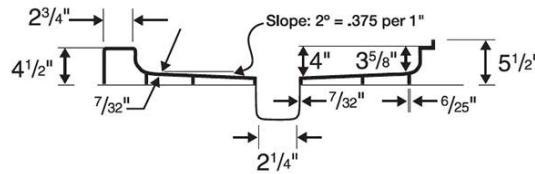

# R-3460 34" x 60" Veritek Single Threshold Shower Pan

**Model number:**

FF03460MD

**Dimensions:** 34" x 60" x 6"

**Installation:**

**Material:** Veritek

# R-3460 34" x 60" Veritek Single Threshold Shower Pan

**Model number:** FF03460MD

**Dimensions:** 34" x 60" x 6"

**Installation:**

**Material:** Veritek

Model	A	B	C	D
R-3232	32"	32"	16"	16"
R-3248	48"	32"	24"	16"
R-3260	60"	32"	30"	16"
R-3442	42"	34"	21"	17"
R-3448	48"	34"	24"	17"
R-3454	54"	34"	27"	17"
R-3460	60"	34"	30"	17"
R-3636	36"	36"	18"	18"
R-4236	36"	42"	18"	20"
R-4242	42"	42"	21"	21"

<b>Dimensions:</b>
34 x 60 x 5 1/2 in.
<b>Weight:</b>
58 lbs
<b>Shape:</b>
Rectangular
<b>Drain location:</b>
Center
<b>Installation:</b>

**IMPORTANT:** Rough-in dimensions are provided for reference only. You must measure the actual shower floor and check local building code requirements before construction of the stud wall.