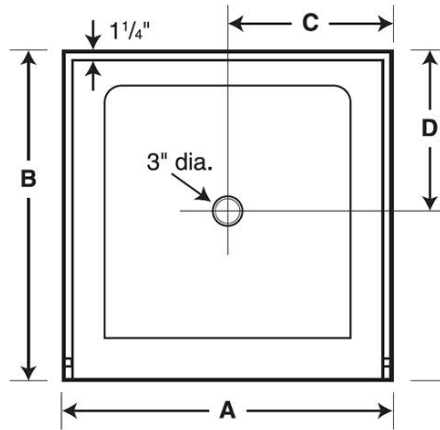

# R-3460 34" x 60" Veritek Single Threshold Shower Pan

**Model number:**

FF03460MD

**Dimensions:** 34" x 60" x 6"

**Installation:**

**Material:** Veritek

## Recommended products (Visit our website for a complete list of our recommended products)

No	Description
134665	Kameleon SC Sliding Shower Door 55-59 x 71 in. 6 mm
134675	Kameleon SC Sliding Shower Door 55-59 x 71 in. 8 mm
136272	Duel Sliding Shower Door 56-58 ½ x 70 ½-74 in. 8 mm

# R-3460 34" x 60" Veritek Single Threshold Shower Pan

**Model number:** FF03460MD

**Dimensions:** 34" x 60" x 6"

**Installation:**

**Material:** Veritek

Model	A	B	C	D
R-3232	32"	32"	16"	16"
R-3248	48"	32"	24"	16"
R-3260	60"	32"	30"	16"
R-3442	42"	34"	21"	17"
R-3448	48"	34"	24"	17"
R-3454	54"	34"	27"	17"
R-3460	60"	34"	30"	17"
R-3636	36"	36"	18"	18"
R-4236	36"	42"	18"	20"
R-4242	42"	42"	21"	21"

<b>Dimensions:</b>
34 x 60 x 5 1/2 in.
<b>Weight:</b>
58 lbs
<b>Shape:</b>
Rectangular
<b>Drain location:</b>
Center
<b>Installation:</b>

**IMPORTANT:** Rough-in dimensions are provided for reference only. You must measure the actual shower floor and check local building code requirements before construction of the stud wall.