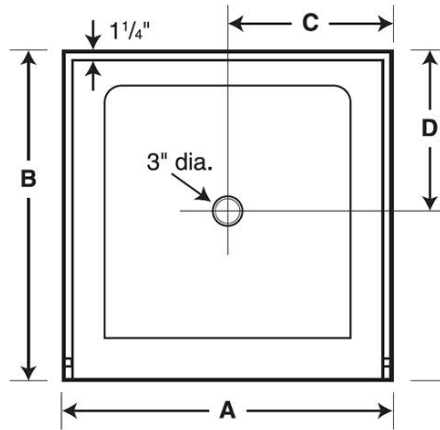

R-4236 42" x 36" Veritek Single Threshold Shower Pan

Model number:

FF04236MD

Dimensions: 42" x 36" x 6"

Installation:

Material: Veritek

Standard Features:

- Will not mold or mildew, no grout to clean.
- Coordinates with Swanstone shower and bath systems.
- Pebbled, slip-resistant surface.
- Made of Veritek™ with no surface coating to chip or crack.

Bisque (018)

Bone (037)

Certifications

Swan products adhere to one or more of the following certifications:

Recommended products (Visit our website for a complete list of our recommended products)

No	Description
105418	Madono Pivot Shower Door 34 ½-36 ½ x 67 in. 6 mm
SW000010	CCSP489601 48" x 96" Crystal Colors Wall Panels
SW000018	SK484896 48" x 48" x 96" Bath Wall Kit

R-4236 42" x 36" Veritek Single Threshold Shower Pan

Model number: FF04236MD

Dimensions: 42" x 36" x 6"

Installation:

Material: Veritek

Model	A	B	C	D
R-3232	32"	32"	16"	16"
R-3248	48"	32"	24"	16"
R-3260	60"	32"	30"	16"
R-3442	42"	34"	21"	17"
R-3448	48"	34"	24"	17"
R-3454	54"	34"	27"	17"
R-3460	60"	34"	30"	17"
R-3636	36"	36"	18"	18"
R-4236	36"	42"	18"	20"
R-4242	42"	42"	21"	21"

Dimensions:
42 x 36 x 5 1/2 in.
Weight:
41 lbs
Shape:
Rectangular
Drain location:
Center
Installation:

IMPORTANT: Rough-in dimensions are provided for reference only. You must measure the actual shower floor and check local building code requirements before construction of the stud wall.