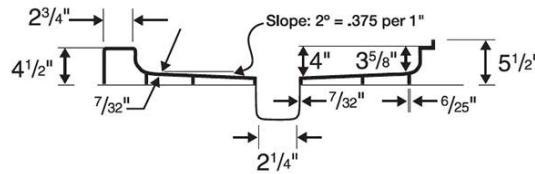

R-4236 42" x 36" Veritek Single Threshold Shower Pan

Model number:

FF04236MD

Dimensions: 42" x 36" x 6"

Installation:

Material: Veritek

Standard Features:

- Will not mold or mildew, no grout to clean.
- Coordinates with Swanstone shower and bath systems.
- Pebbled, slip-resistant surface.
- Made of Veritek™ with no surface coating to chip or crack.

Bisque (018)

Bone (037)

Certifications

Swan products adhere to one or more of the following certifications:

Recommended products (Visit our website for a complete list of our recommended products)

No	Description
105418	Madono Pivot Shower Door 34 ½-36 ½ x 67 in. 6 mm
SW000010	CCSP489601 48" x 96" Crystal Colors Wall Panels
SW000018	SK484896 48" x 48" x 96" Bath Wall Kit

R-4236 42" x 36" Veritek Single Threshold Shower Pan

Model number: FF04236MD

Dimensions: 42" x 36" x 6"

Installation:

Material: Veritek

Model	A	B	C	D
R-3232	32"	32"	16"	16"
R-3248	48"	32"	24"	16"
R-3260	60"	32"	30"	16"
R-3442	42"	34"	21"	17"
R-3448	48"	34"	24"	17"
R-3454	54"	34"	27"	17"
R-3460	60"	34"	30"	17"
R-3636	36"	36"	18"	18"
R-4236	36"	42"	18"	20"
R-4242	42"	42"	21"	21"

Dimensions:
42 x 36 x 5 1/2 in.
Weight:
41 lbs
Shape:
Rectangular
Drain location:
Center
Installation:

IMPORTANT: Rough-in dimensions are provided for reference only. You must measure the actual shower floor and check local building code requirements before construction of the stud wall.