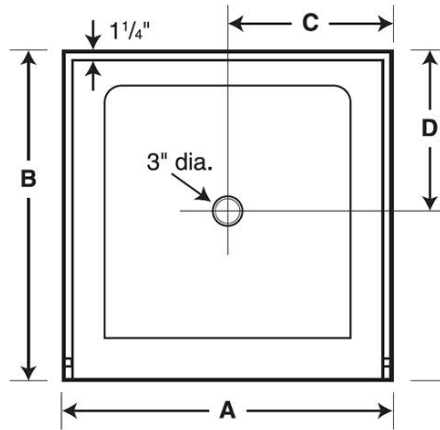

R-4242 42" x 42" Veritek Single Threshold Shower Pan

Model number:

FF04242MD

Dimensions: 42" x 42" x 6"

Installation:

Material: Veritek

Standard Features:

- Will not mold or mildew, no grout to clean.
- Coordinates with Swanstone shower and bath systems.
- Pebbled, slip-resistant surface.
- Made of Veritek™ with no surface coating to chip or crack.

Bisque (018)

Bone (037)

Certifications

Swan products adhere to one or more of the following certifications:

Recommended products (Visit our website for a complete list of our recommended products)

| No | Description |
|----------|---|
| 134662 | Kameleon SC Sliding Shower Door 40-44 x 71 in. 6 mm |
| 134562 | Kameleon Sliding Shower Door 40-44 x 71 in. 6 mm |
| SW000010 | CCSP489601 48" x 96" Crystal Colors Wall Panels |

R-4242 42" x 42" Veritek Single Threshold Shower Pan

Model number: FF04242MD

Dimensions: 42" x 42" x 6"

Installation:

Material: Veritek

| Model | A | B | C | D |
|--------|-----|-----|-----|-----|
| R-3232 | 32" | 32" | 16" | 16" |
| R-3248 | 48" | 32" | 24" | 16" |
| R-3260 | 60" | 32" | 30" | 16" |
| R-3442 | 42" | 34" | 21" | 17" |
| R-3448 | 48" | 34" | 24" | 17" |
| R-3454 | 54" | 34" | 27" | 17" |
| R-3460 | 60" | 34" | 30" | 17" |
| R-3636 | 36" | 36" | 18" | 18" |
| R-4236 | 36" | 42" | 18" | 20" |
| R-4242 | 42" | 42" | 21" | 21" |

Dimensions:

42 x 42 x 5 1/2 in.

Weight:

51 lbs

Shape:

Square

Drain location:

Center