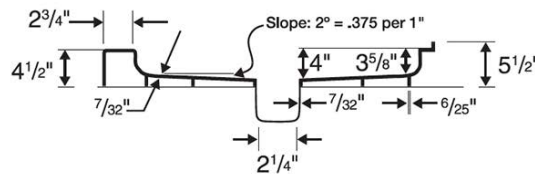

R-4242 42" x 42" Veritek Single Threshold Shower Pan

Model number:

FF04242MD

Dimensions: 42" x 42" x 6"

Installation:

Material: Veritek

Standard Features:

- Will not mold or mildew, no grout to clean.
- Coordinates with Swanstone shower and bath systems.
- Pebbled, slip-resistant surface.
- Made of Veritek™ with no surface coating to chip or crack.

R-4242 42" x 42" Veritek Single Threshold Shower Pan

Model number: FF04242MD

Dimensions: 42" x 42" x 6"

Installation:

Material: Veritek

| Model | A | B | C | D |
|--------|-----|-----|-----|-----|
| R-3232 | 32" | 32" | 16" | 16" |
| R-3248 | 48" | 32" | 24" | 16" |
| R-3260 | 60" | 32" | 30" | 16" |
| R-3442 | 42" | 34" | 21" | 17" |
| R-3448 | 48" | 34" | 24" | 17" |
| R-3454 | 54" | 34" | 27" | 17" |
| R-3460 | 60" | 34" | 30" | 17" |
| R-3636 | 36" | 36" | 18" | 18" |
| R-4236 | 36" | 42" | 18" | 20" |
| R-4242 | 42" | 42" | 21" | 21" |

Dimensions:

42 x 42 x 5 1/2 in.

Weight:

51 lbs

Shape:

Square

Drain location:

Center

Installation:

IMPORTANT: Rough-in dimensions are provided for reference only. You must measure the actual shower floor and check local building code requirements before construction of the stud wall.

Project: